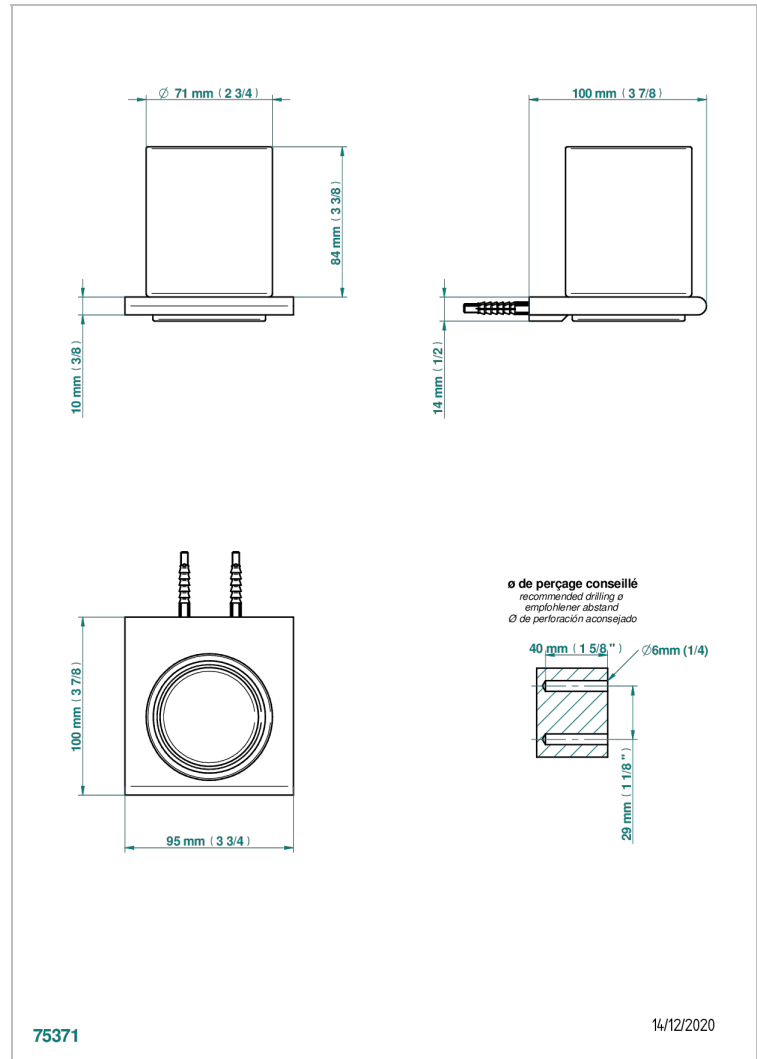

# ICON-X METAL INLAYS

U7J-536

Wall mounted glass tumbler and holder

## CHARACTERISTIC

- Icon-x metal inlays
- Wall mounted glass tumbler and holder