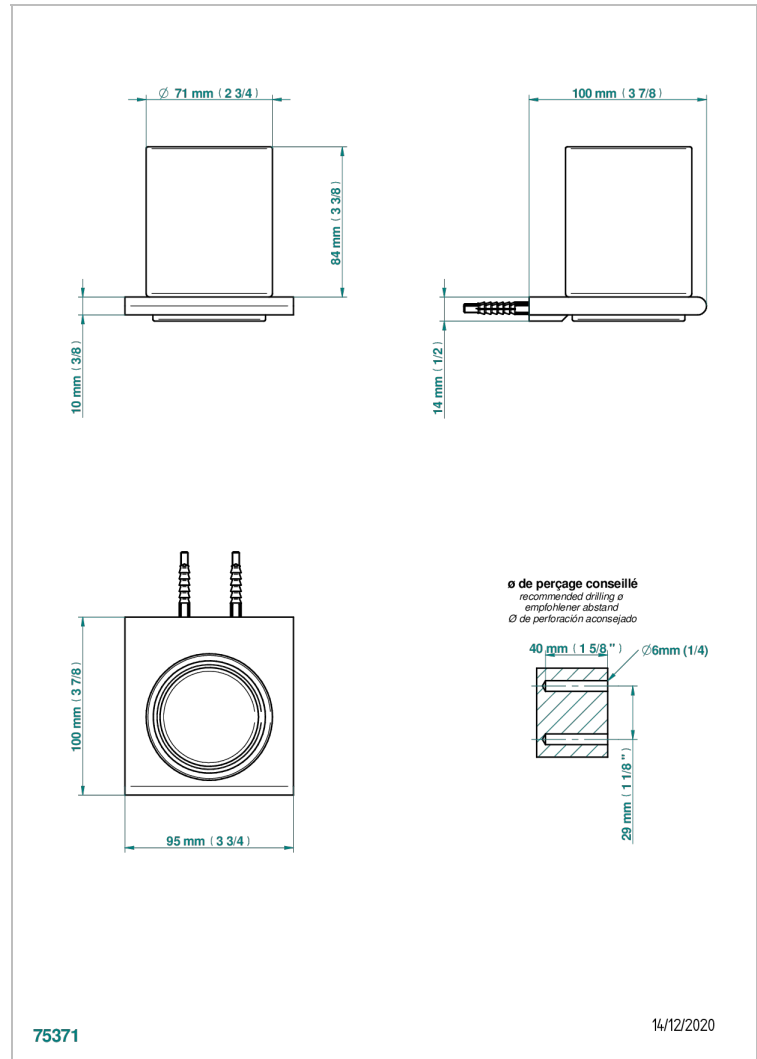

ICON-X METAL INLAYS

U7J-536

Wall mounted glass tumbler and holder

CHARACTERISTIC

- Icon-x metal inlays
- Wall mounted glass tumbler and holder

AVAILABLE FINITIONS

Antique nickel - H28
Black ceram - D30
Blush PVD - H62
Brass color PVD - H49
Brown bronze color PVD - F33
Gold color PVD - H52