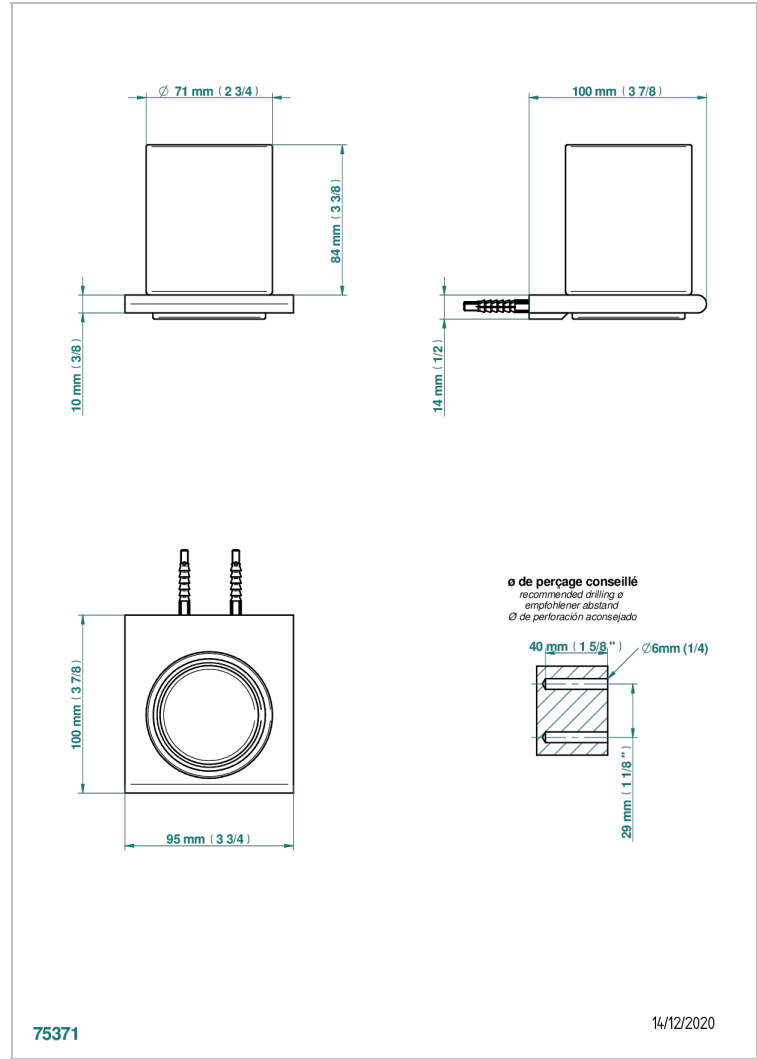

ICON-X METAL INLAYS

U7J-536

Wall mounted glass tumbler and holder

CHARACTERISTIC

- Icon-x metal inlays
- Wall mounted glass tumbler and holder

AVAILABLE FINITIONS

Antique nickel - H28
Black ceram - D30
Blush PVD - H62
Brass color PVD - H49
Brown bronze color PVD - F33
Gold color PVD - H52