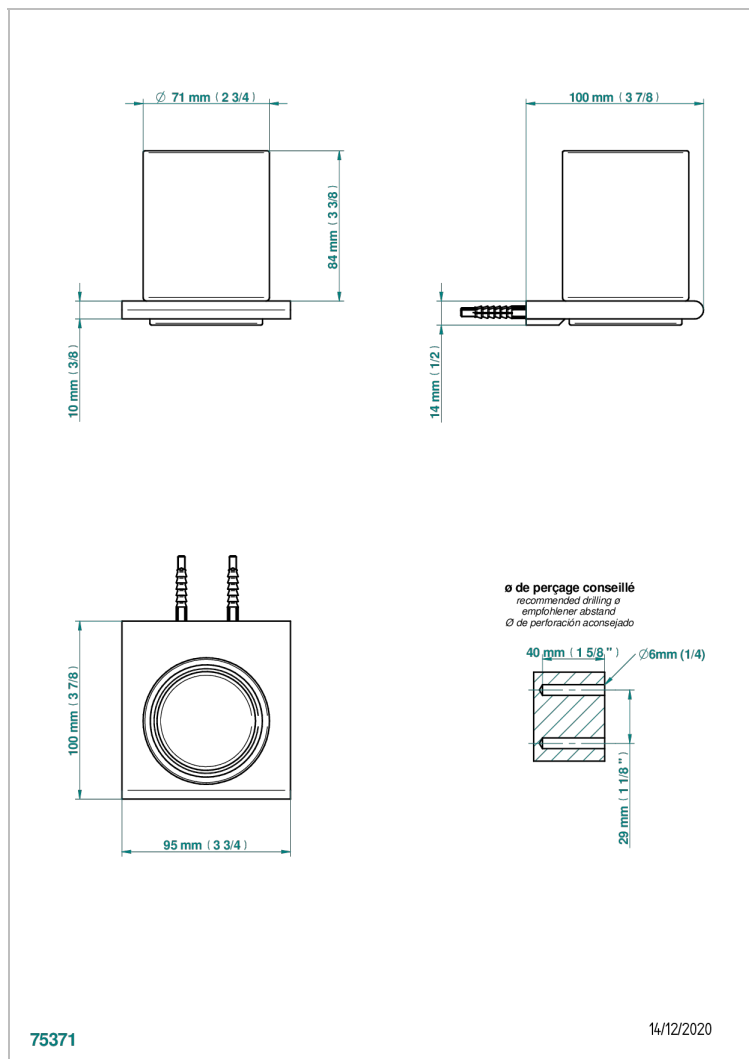

# ICON-X WITH LEVER HANDLES

U7H-536

Tumbler holder, wall mounted

THG  
PARIS

## CHARACTERISTIC

- Icon-x with lever handles
- Tumbler holder, wall mounted