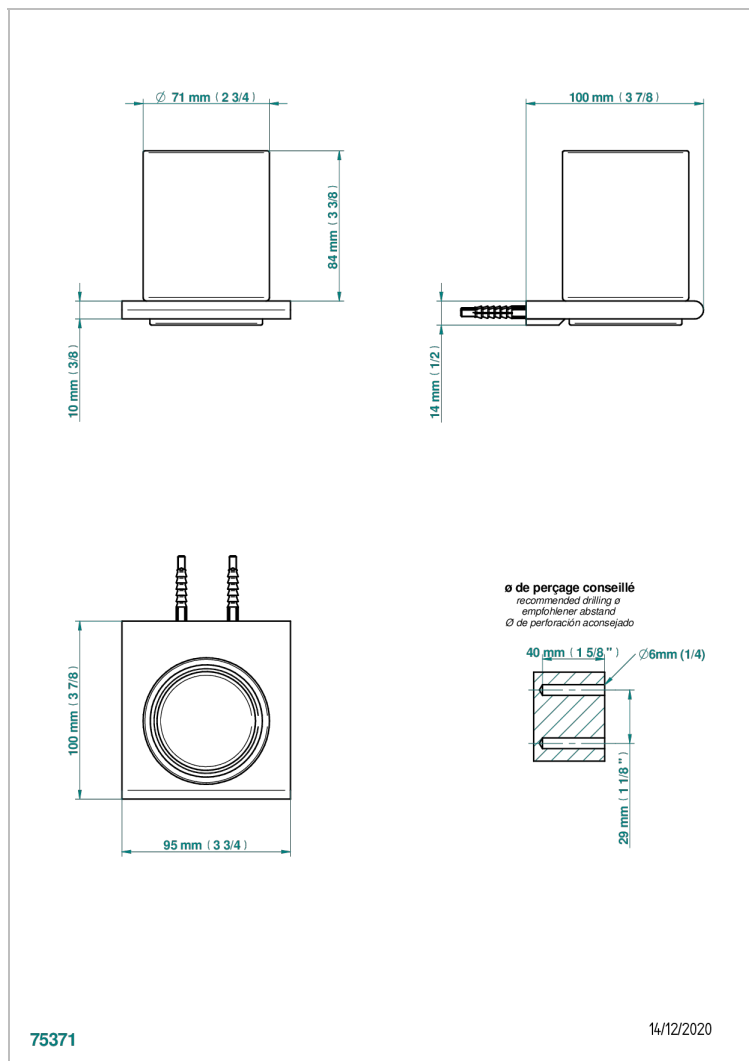

# ICON-X WITH LEVER

U7H-536

Wall mounted glass tumbler and holder

## CHARACTERISTIC

- Icon-x with lever
- Wall mounted glass tumbler and holder