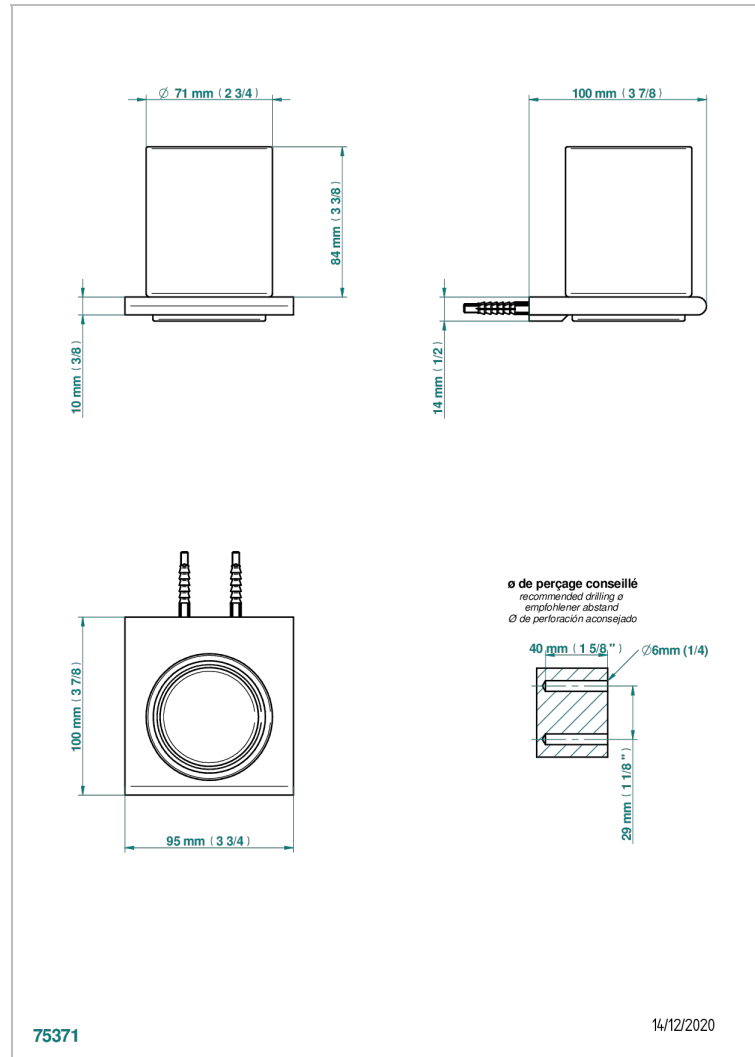

ICON-X WITH LEVER

U7H-536

Wall mounted glass tumbler and holder

CHARACTERISTIC

- Icon-x with lever
- Wall mounted glass tumbler and holder

AVAILABLE FINITIONS

Antique nickel - H28
Black ceram - D30
Blush PVD - H62
Brass color PVD - H49
Brown bronze color PVD - F33
Gold color PVD - H52