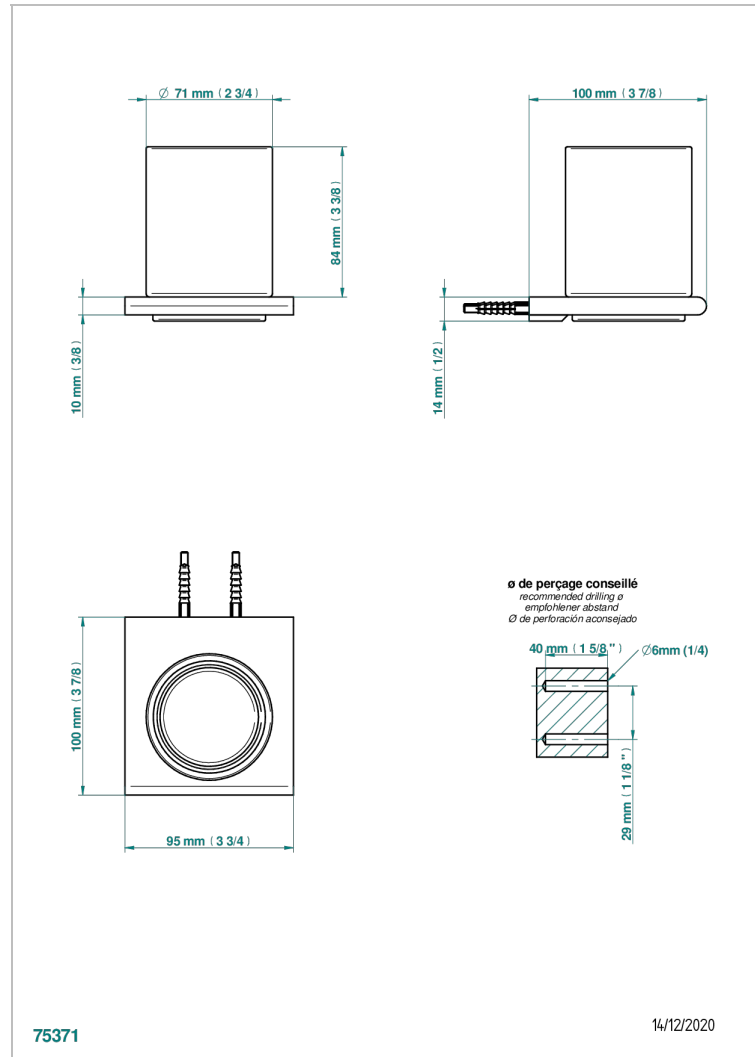

# ICON-X WITH LEVER

U7H-536

Wall mounted glass tumbler and holder

## CHARACTERISTIC

- Icon-x with lever
- Wall mounted glass tumbler and holder