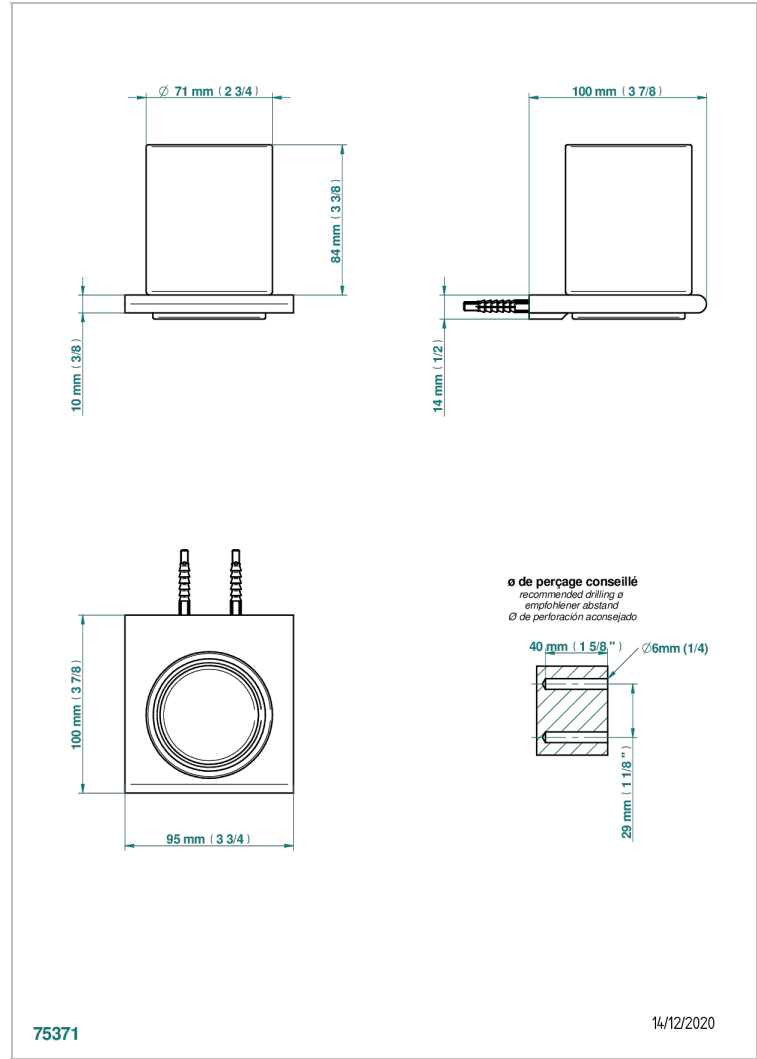

ICON-X WITH LEVER

U7H-536

壁挂式杯架，带杯子

THG[®]
PARIS

特色

- Icon-X with lever
- 壁挂式杯架，带杯子

可选饰面

Black ceram - D30
Blush PVD - H62
Graphite PVD - H64
Matt Umber PVD - H67
Matt blush PVD - H60
Matt graphite PVD - H65