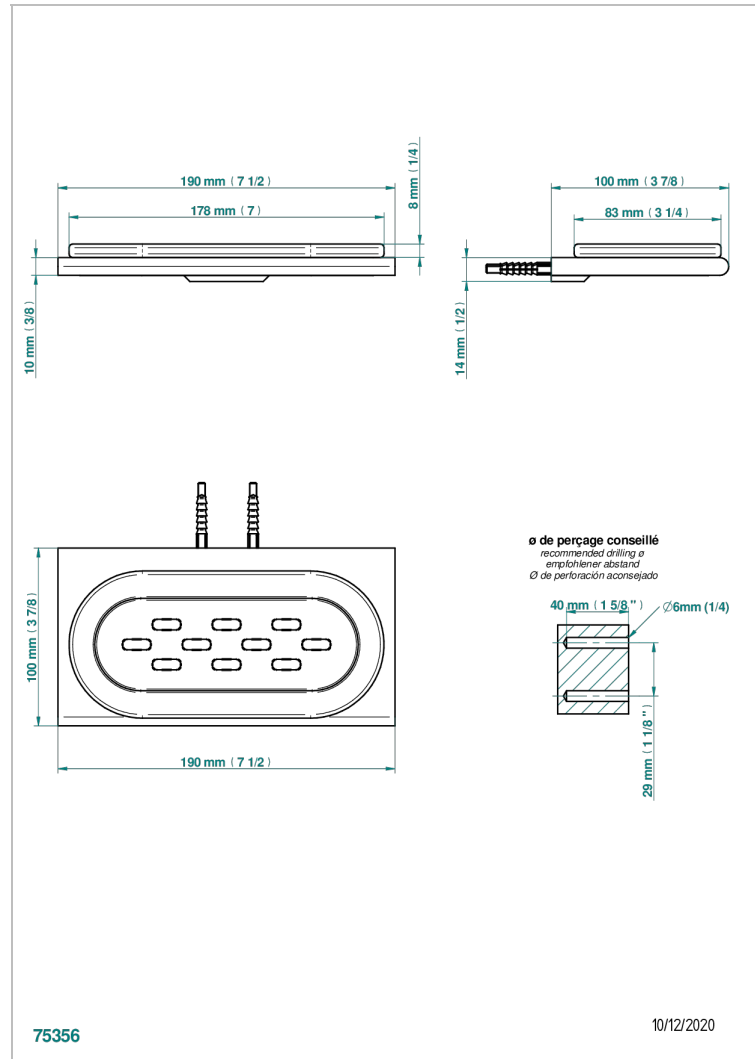

ICON-X CARBON GOLD WITH LEVER

U7T-500

Wall mounted glass soap dish

CHARACTERISTIC

- Icon-x carbon gold with lever
- Wall mounted glass soap dish

AVAILABLE FINITIONS

Antique nickel - H28
Black ceram - D30
Blush PVD - H62
Brass color PVD - H49
Brown bronze color PVD - F33
Gold color PVD - H52