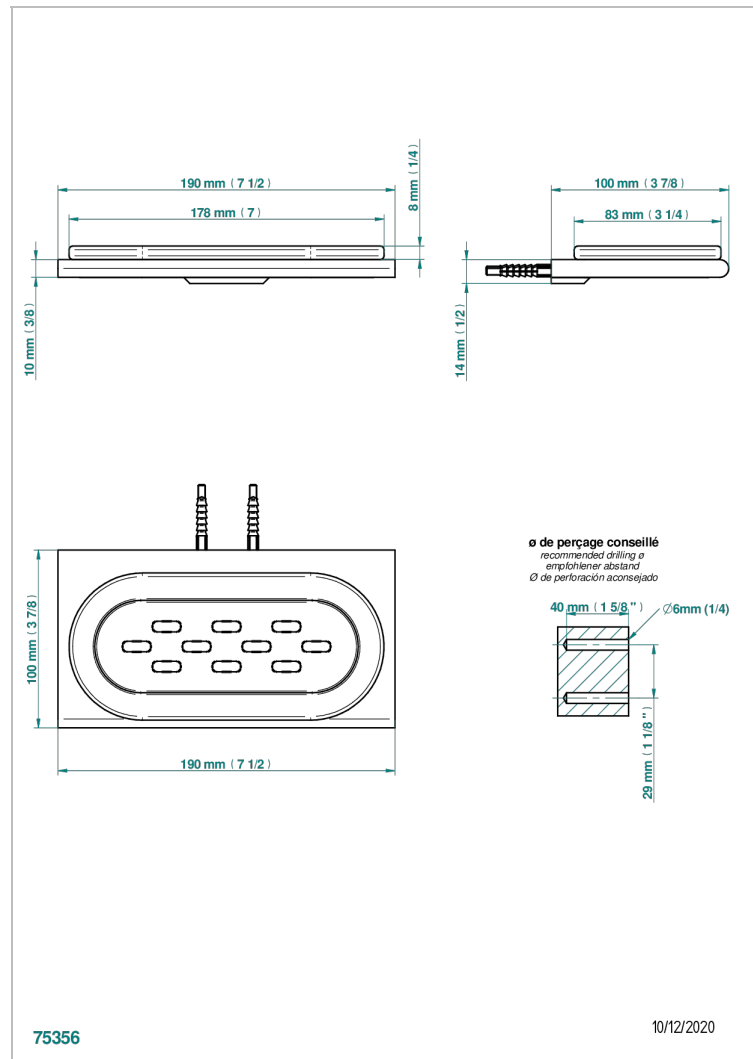

ICON-X CARBON GOLD WITH LEVER

U7T-500

Wall mounted glass soap dish

THG[®]
PARIS

CHARACTERISTIC

- Icon-x carbon gold with lever
- Wall mounted glass soap dish

AVAILABLE FINITIONS

Antique nickel - H28
Black ceram - D30
Blush PVD - H62
Brass color PVD - H49
Brown bronze color PVD - F33
Gold color PVD - H52