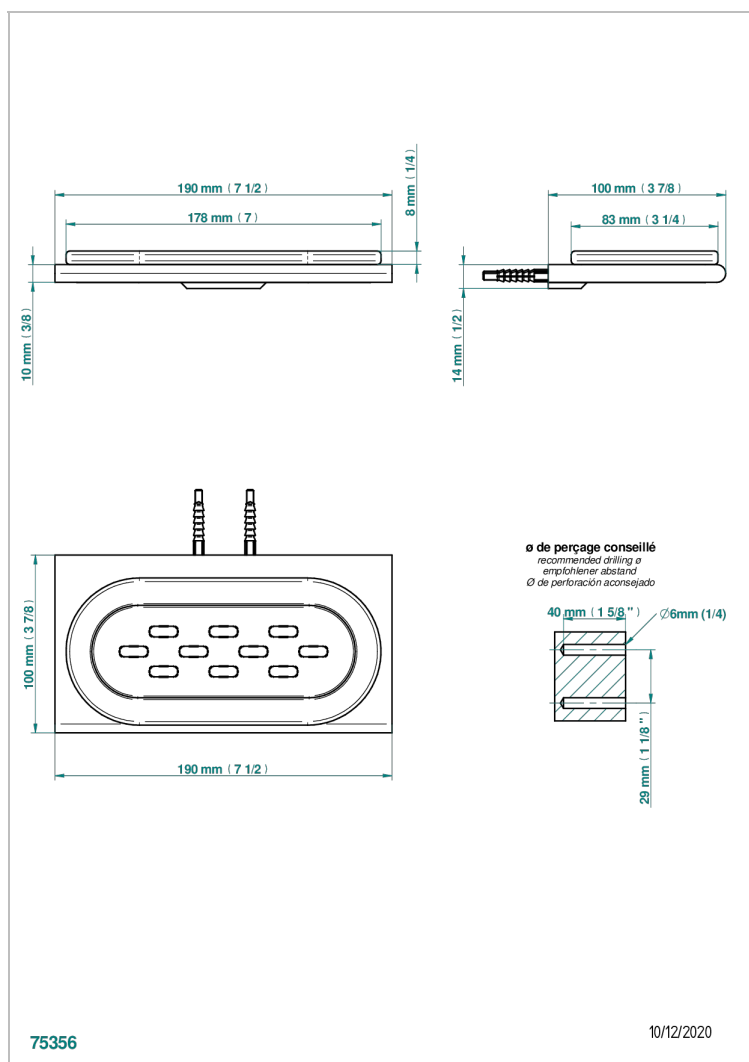

ICON-X CARBON GOLD

U7S-500

Wall mounted glass soap dish

THG[®]
PARIS

CHARACTERISTIC

- Icon-x carbon gold
- Wall mounted glass soap dish

AVAILABLE FINITIONS

Antique nickel - H28
Black ceram - D30
Blush PVD - H62
Brass color PVD - H49
Brown bronze color PVD - F33
Gold color PVD - H52