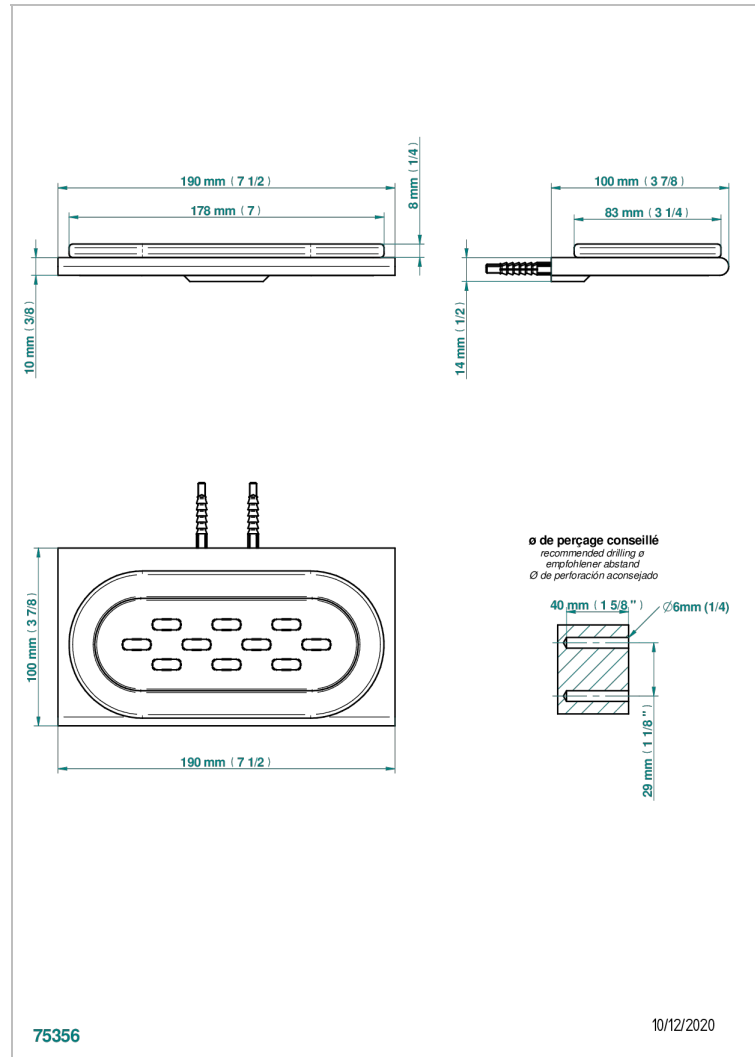

ICON-X TITANIUM WITH LEVER

U7M-500

Wall mounted glass soap dish

CHARACTERISTIC

- Icon-x titanium with lever
- Wall mounted glass soap dish

AVAILABLE FINITIONS

Antique nickel - H28
Black ceram - D30
Blush PVD - H62
Brass color PVD - H49
Brown bronze color PVD - F33
Gold color PVD - H52