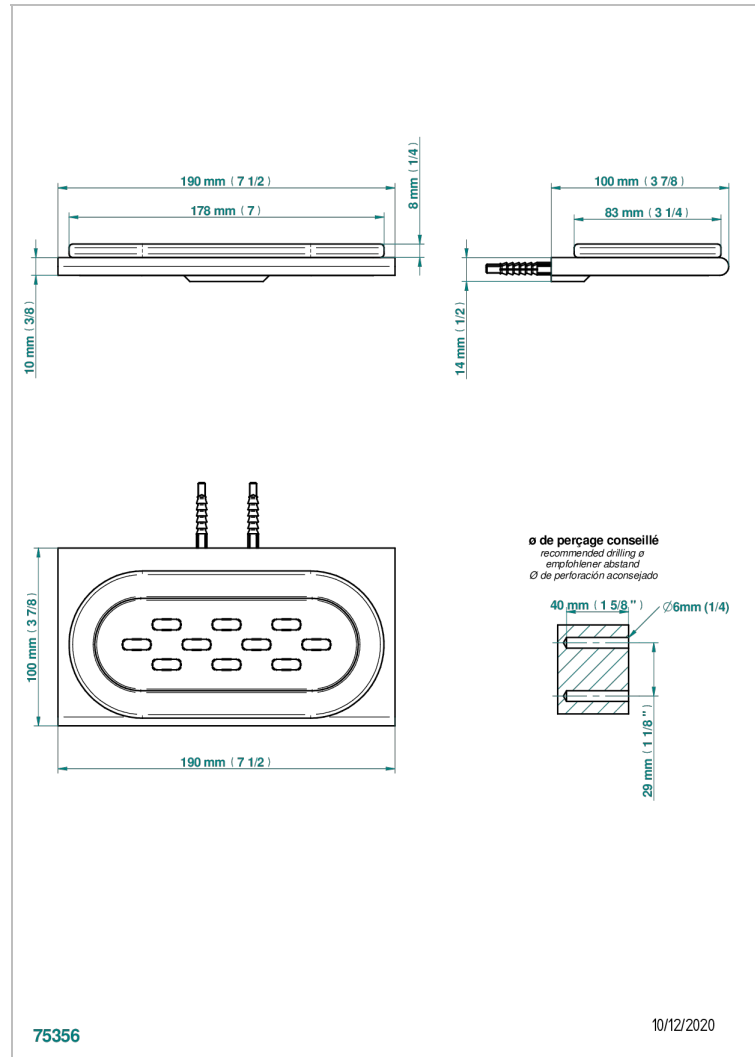

# ICON-X TITANIUM WITH LEVER

U7M-500

Wall mounted glass soap dish

THG<sup>®</sup>  
PARIS

## CHARACTERISTIC

- Icon-x titanium with lever
- Wall mounted glass soap dish