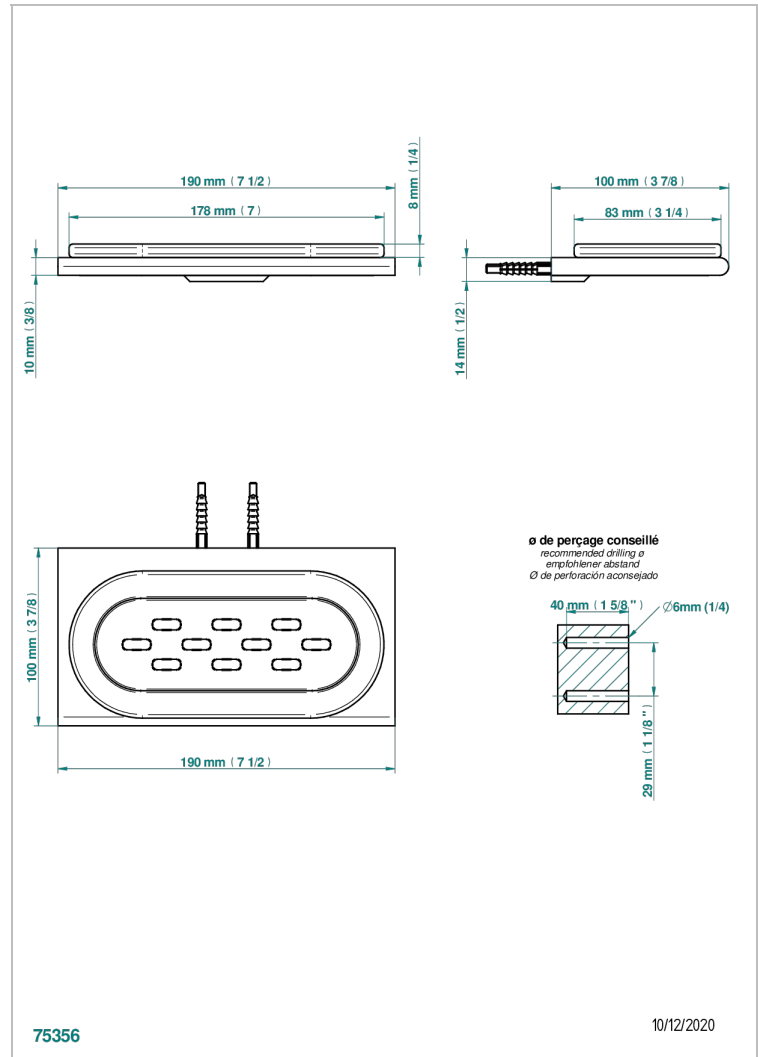

ICON-X TITANIUM

U7L-500

Glass soap dish, wall mounted

THG[®]
PARIS

CHARACTERISTIC

- Icon-x titanium
- Glass soap dish, wall mounted

AVAILABLE FINITIONS

Black ceram - D30
Blush PVD - H62
Brass color PVD - H49
Brown bronze color PVD - F33
Chrome polished - A02
Gold color PVD - H52