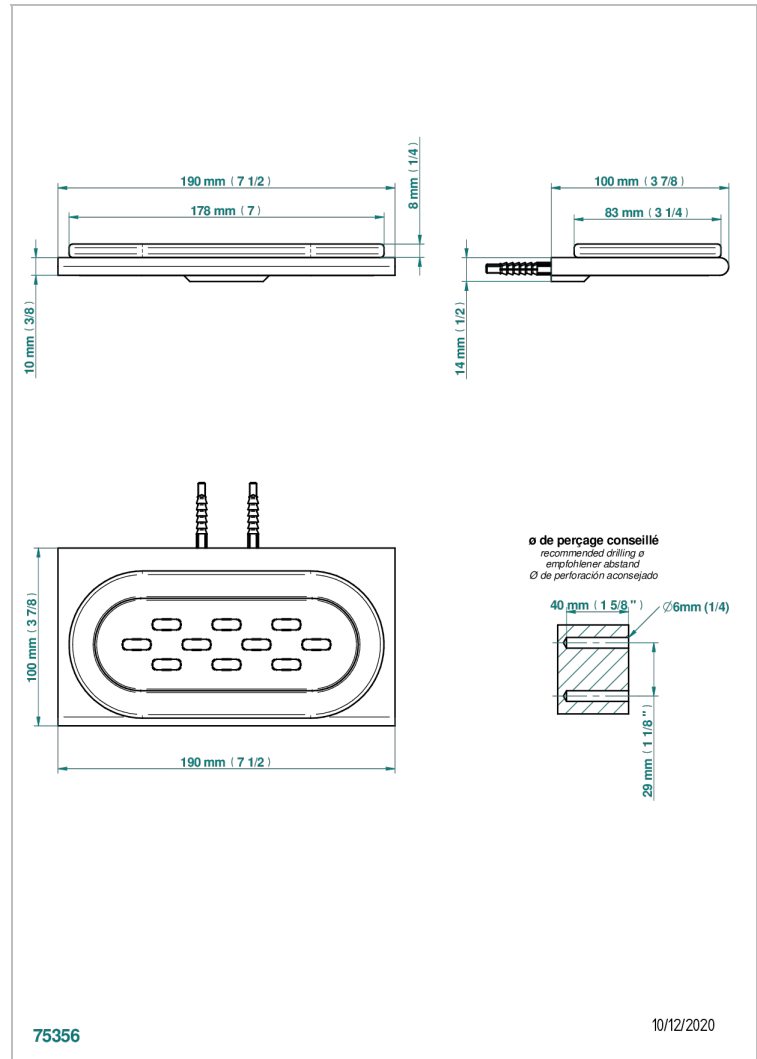

ICON-X TITANIUM

U7L-500

Wall mounted glass soap dish

THG[®]
PARIS

CHARACTERISTIC

- Icon-x titanium
- Wall mounted glass soap dish

AVAILABLE FINITIONS

Antique nickel - H28
Black ceram - D30
Blush PVD - H62
Brass color PVD - H49
Brown bronze color PVD - F33
Gold color PVD - H52