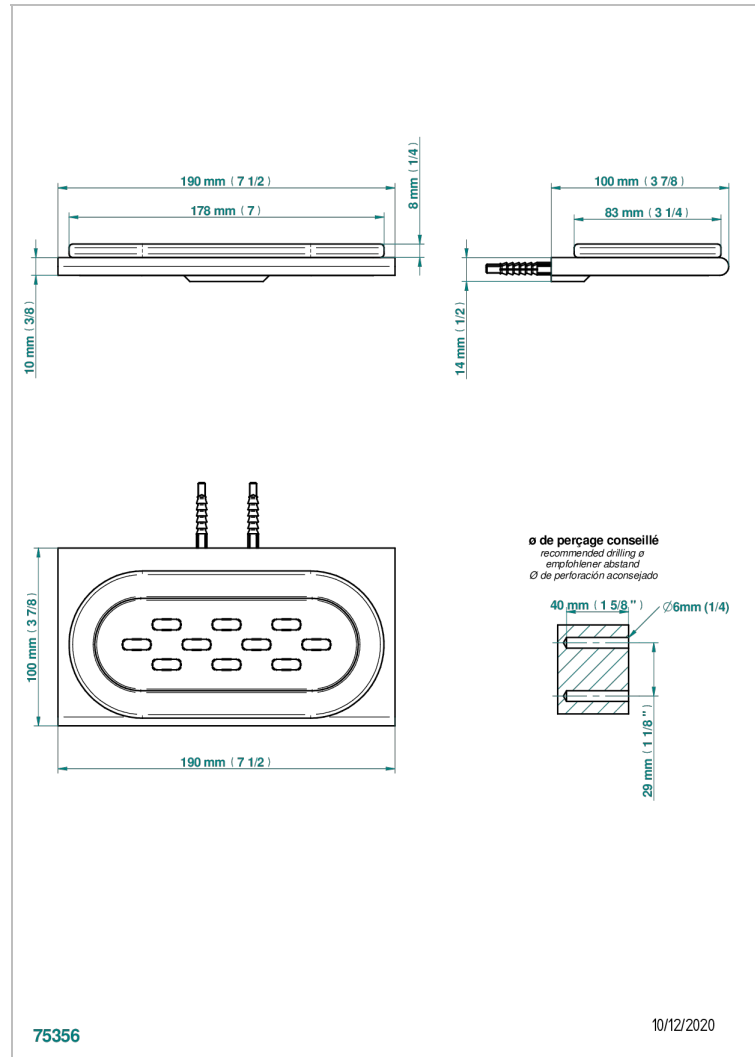

ICON-X TITANIUM

U7L-500

Wall mounted glass soap dish

CHARACTERISTIC

- Icon-x titanium
- Wall mounted glass soap dish

AVAILABLE FINITIONS

Antique nickel - H28
Black ceram - D30
Blush PVD - H62
Brass color PVD - H49
Brown bronze color PVD - F33
Gold color PVD - H52