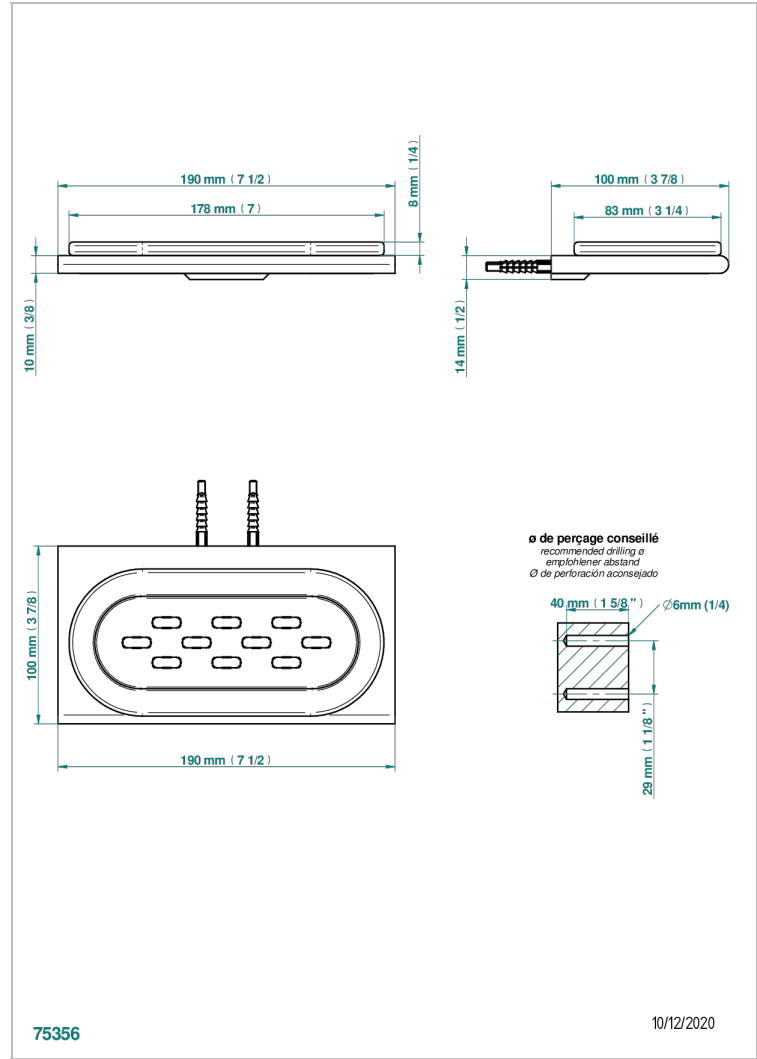

# ICON-X METAL INLAYS WITH LEVER HANDLES

U7K-500

Glass soap dish, wall mounted

THG<sup>®</sup>  
PARIS

## CHARACTERISTIC

- Icon-x metal inlays with lever handles
- Glass soap dish, wall mounted