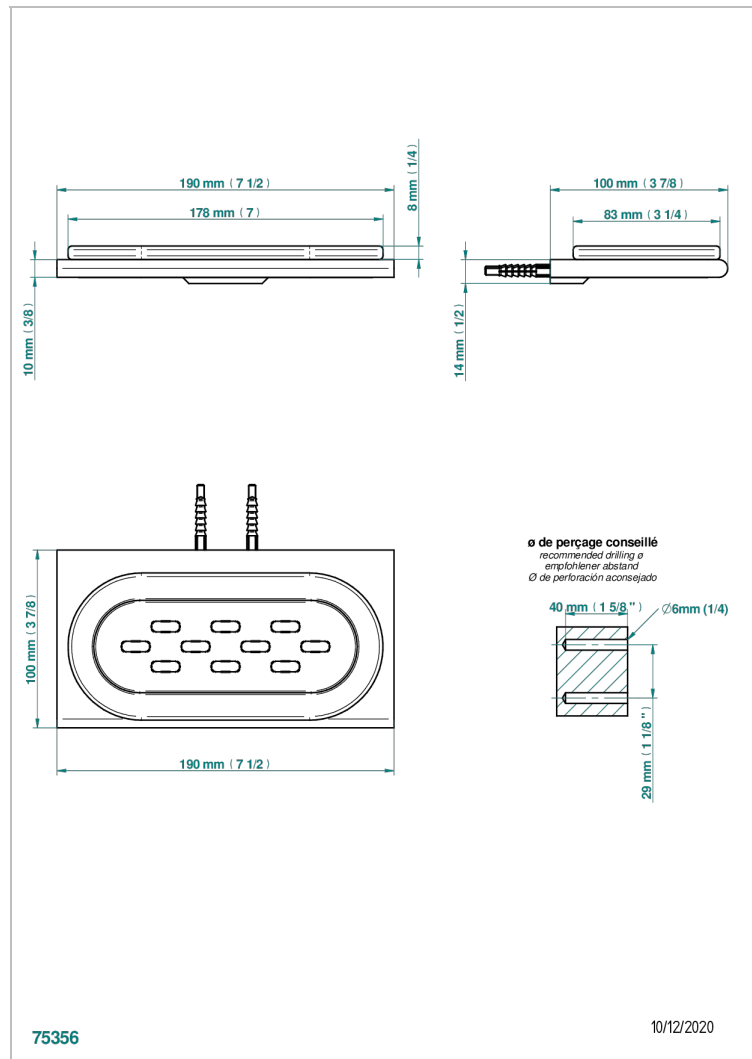

ICON-X METAL INLAYS WITH LEVER

U7K-500

Wall mounted glass soap dish

CHARACTERISTIC

- Icon-x metal inlays with lever
- Wall mounted glass soap dish

AVAILABLE FINITIONS

Antique nickel - H28
Black ceram - D30
Blush PVD - H62
Brass color PVD - H49
Brown bronze color PVD - F33
Gold color PVD - H52