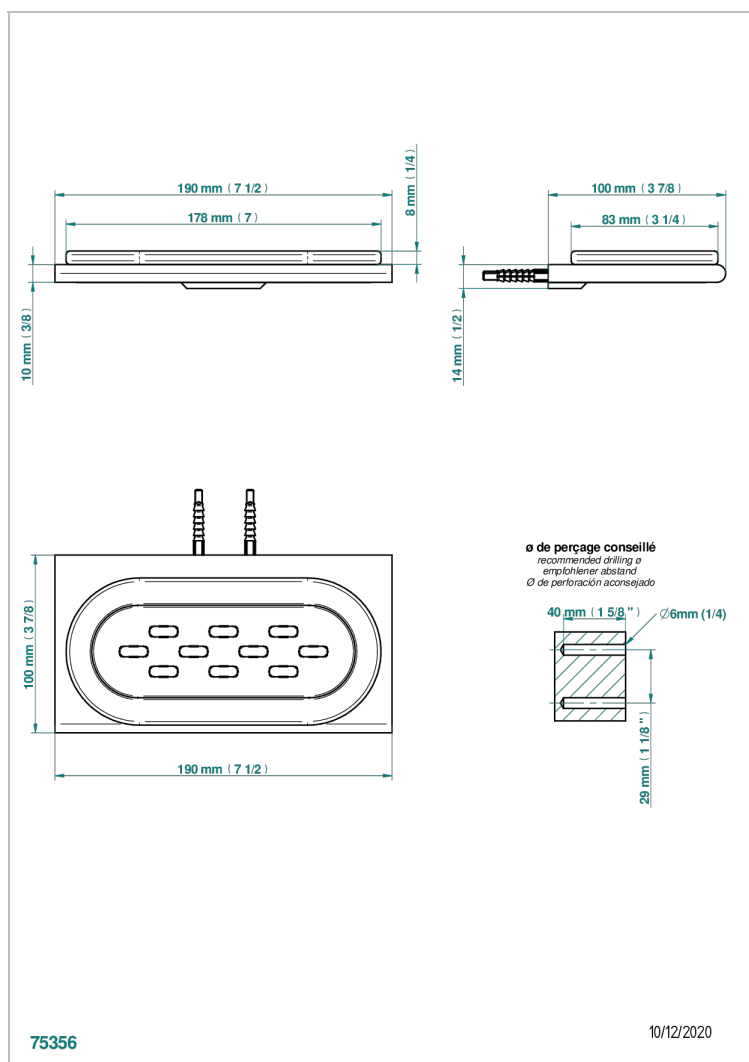

ICON-X METAL INLAYS WITH LEVER

U7K-500

Wall mounted glass soap dish

THG[®]
PARIS

CHARACTERISTIC

- Icon-x metal inlays with lever
- Wall mounted glass soap dish

AVAILABLE FINITIONS

Antique nickel - H28
Black ceram - D30
Blush PVD - H62
Brass color PVD - H49
Brown bronze color PVD - F33
Gold color PVD - H52