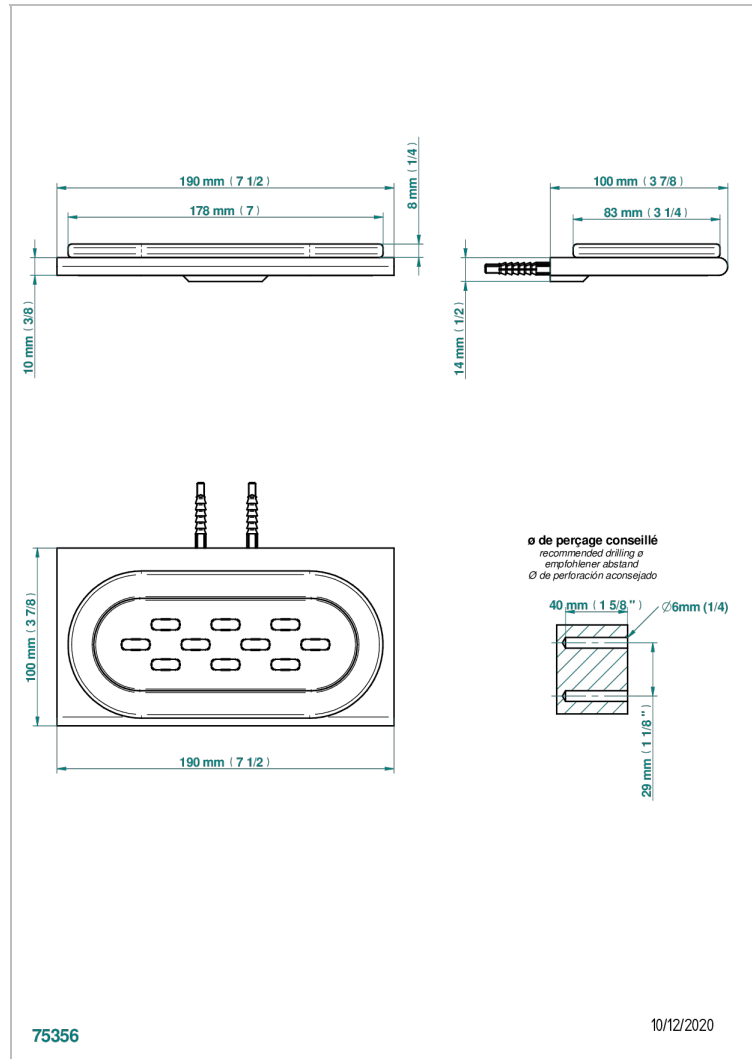

ICON-X METAL INLAYS WITH LEVER

U7K-500

壁挂式肥皂架，带玻璃肥皂碟

特色

- Icon-X Metal inlays with lever
- 壁挂式肥皂架，带玻璃肥皂碟

可选饰面

Black ceram - D30
Blush PVD - H62
Graphite PVD - H64
Matt Umber PVD - H67
Matt blush PVD - H60
Matt graphite PVD - H65