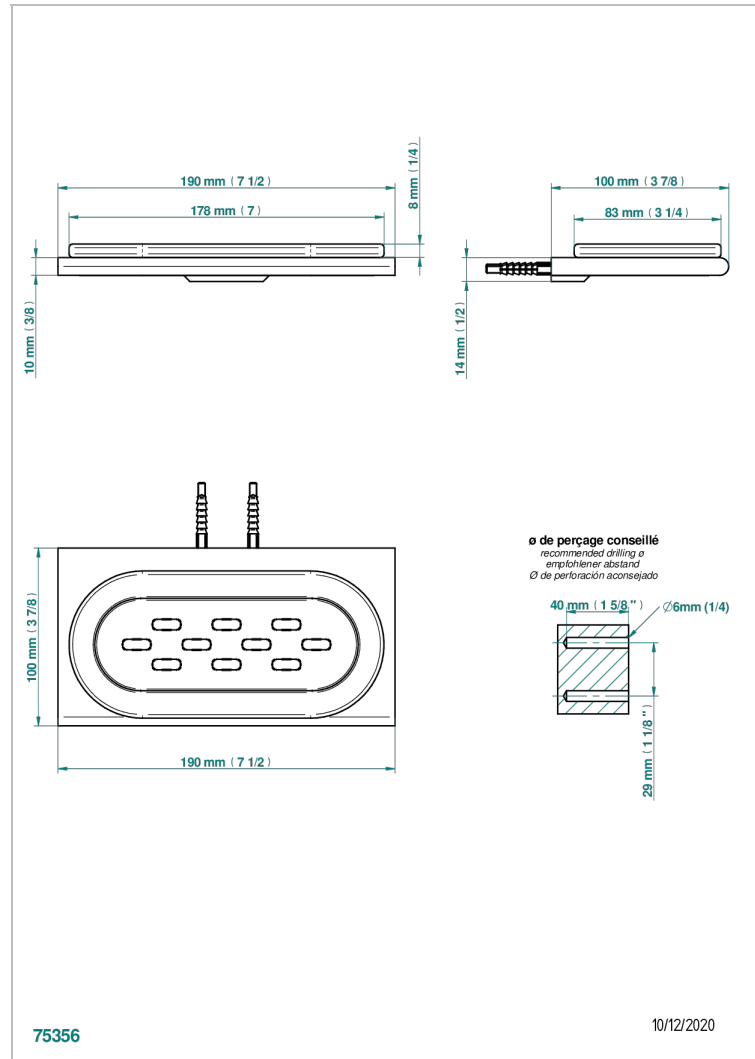

ICON-X METAL INLAYS

U7J-500

Glass soap dish, wall mounted

CHARACTERISTIC

- Icon-x metal inlays
- Glass soap dish, wall mounted

AVAILABLE FINITIONS

Black ceram - D30
Blush PVD - H62
Brass color PVD - H49
Brown bronze color PVD - F33
Chrome polished - A02
Gold color PVD - H52