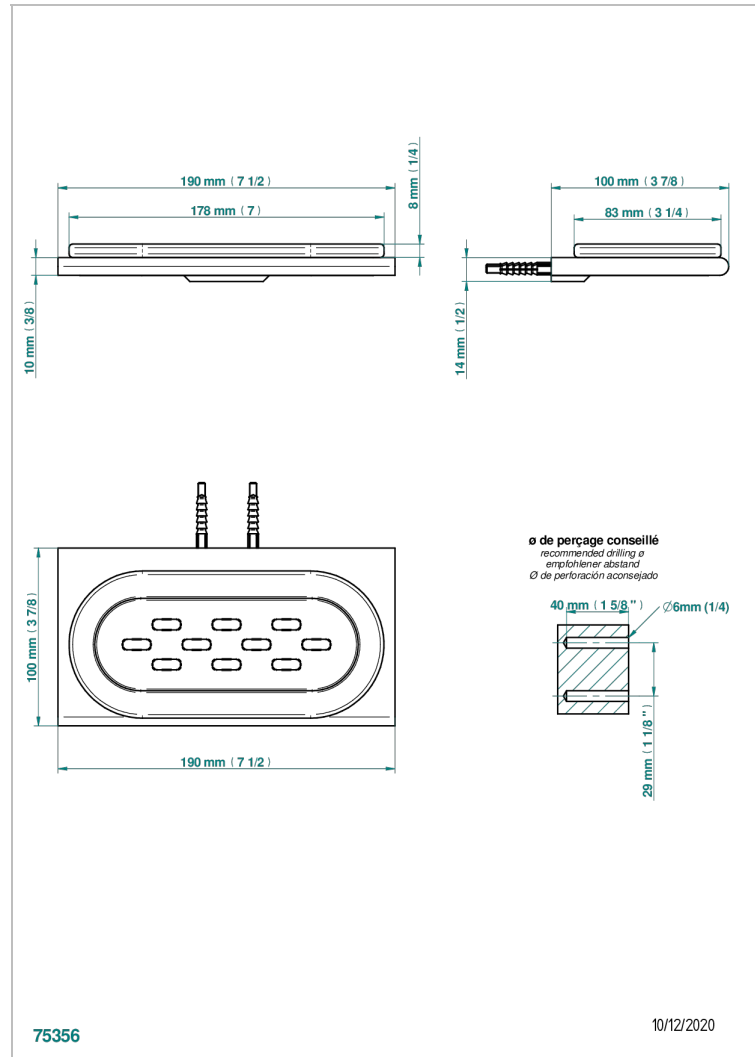

ICON-X METAL INLAYS

U7J-500

Wall mounted glass soap dish

CHARACTERISTIC

- Icon-x metal inlays
- Wall mounted glass soap dish

AVAILABLE FINITIONS

Antique nickel - H28
Black ceram - D30
Blush PVD - H62
Brass color PVD - H49
Brown bronze color PVD - F33
Gold color PVD - H52