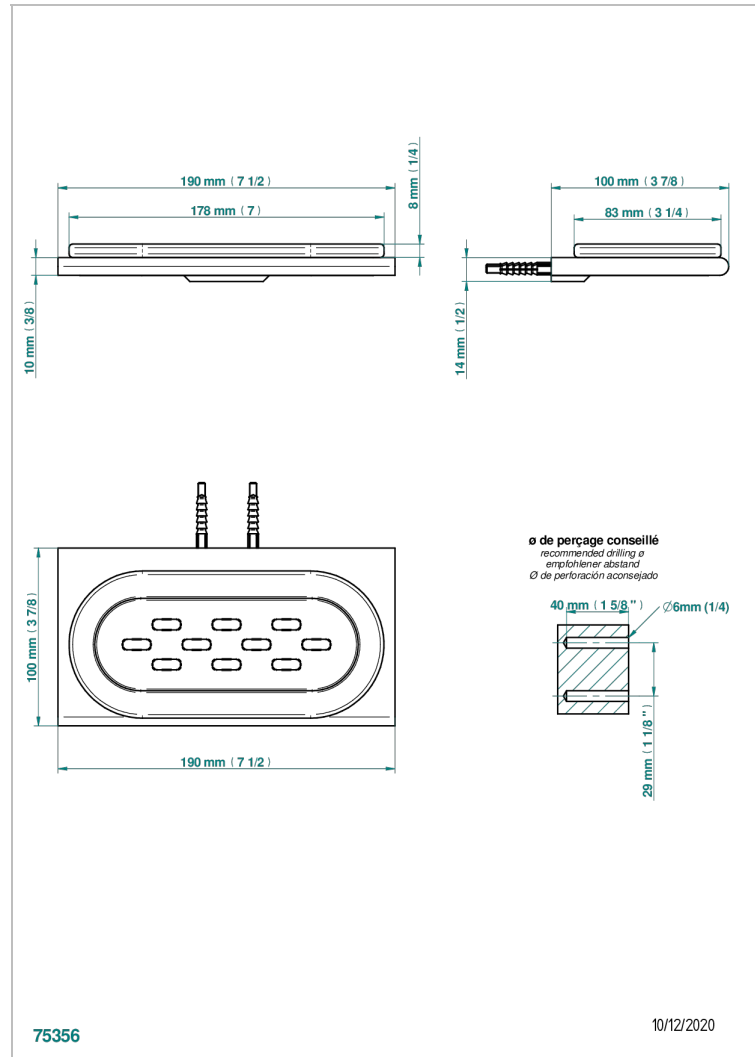

# ICON-X METAL INLAYS

U7J-500

Wall mounted glass soap dish

## CHARACTERISTIC

- Icon-x metal inlays
- Wall mounted glass soap dish