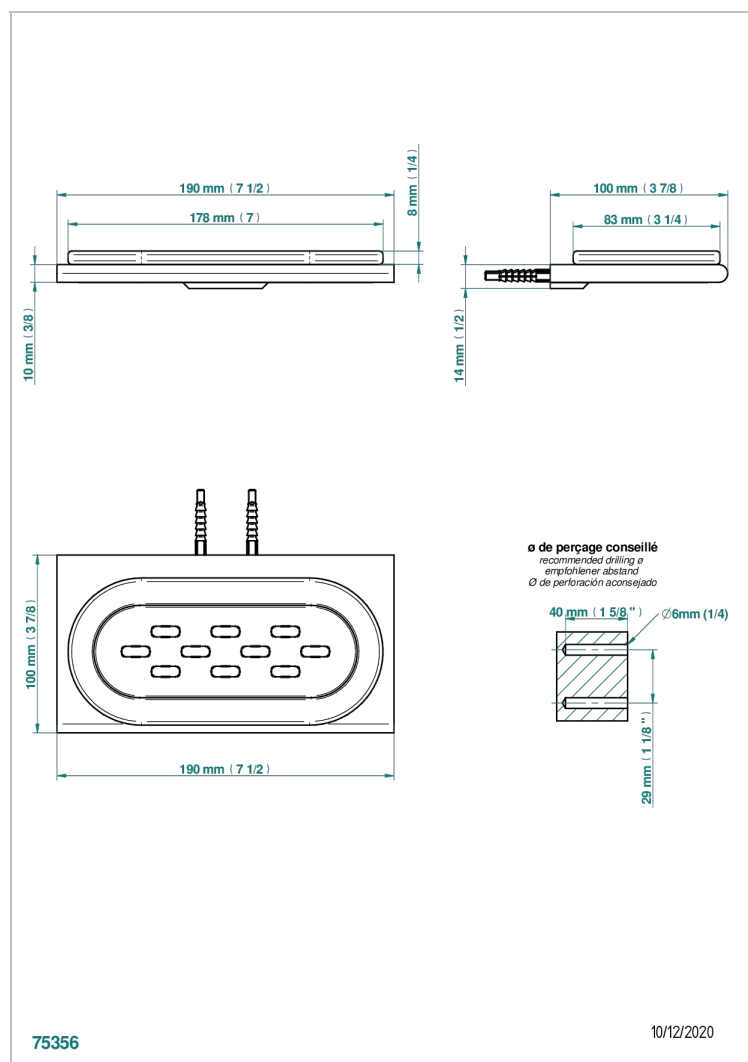

# ICON-X WITH LEVER

U7H-500

Wall mounted glass soap dish

THG<sup>®</sup>  
PARIS

## CHARACTERISTIC

- Icon-x with lever
- Wall mounted glass soap dish