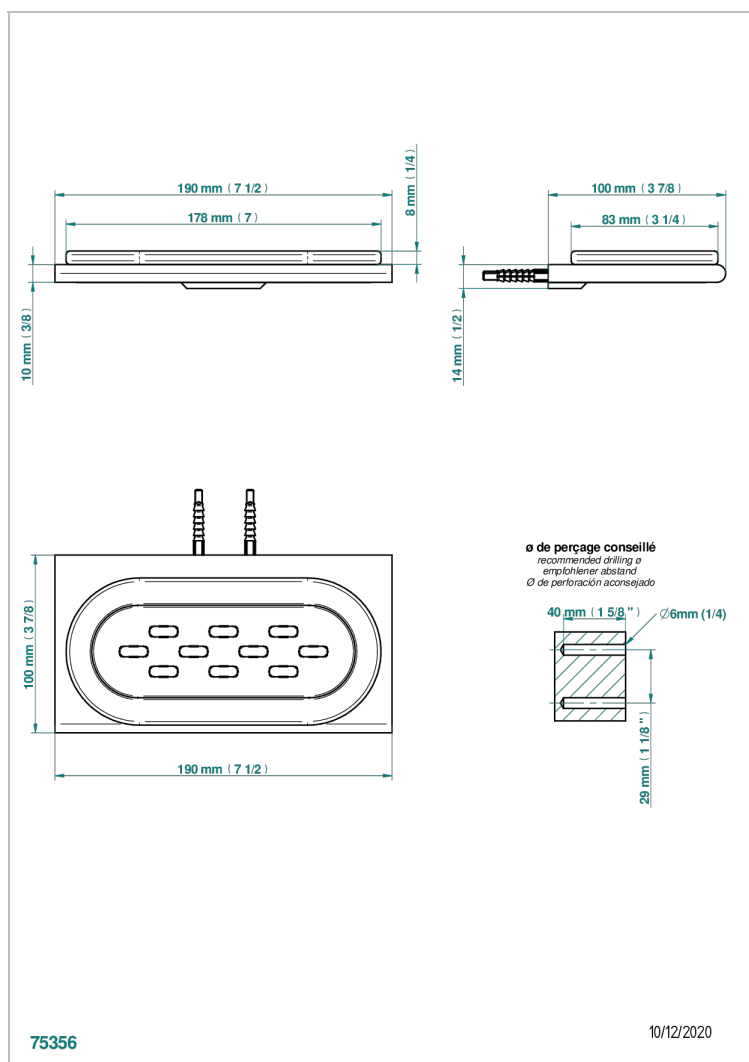

# ICON-X WITH LEVER

U7H-500

Wall mounted glass soap dish

THG<sup>®</sup>  
PARIS

## CHARACTERISTIC

- Icon-x with lever
- Wall mounted glass soap dish