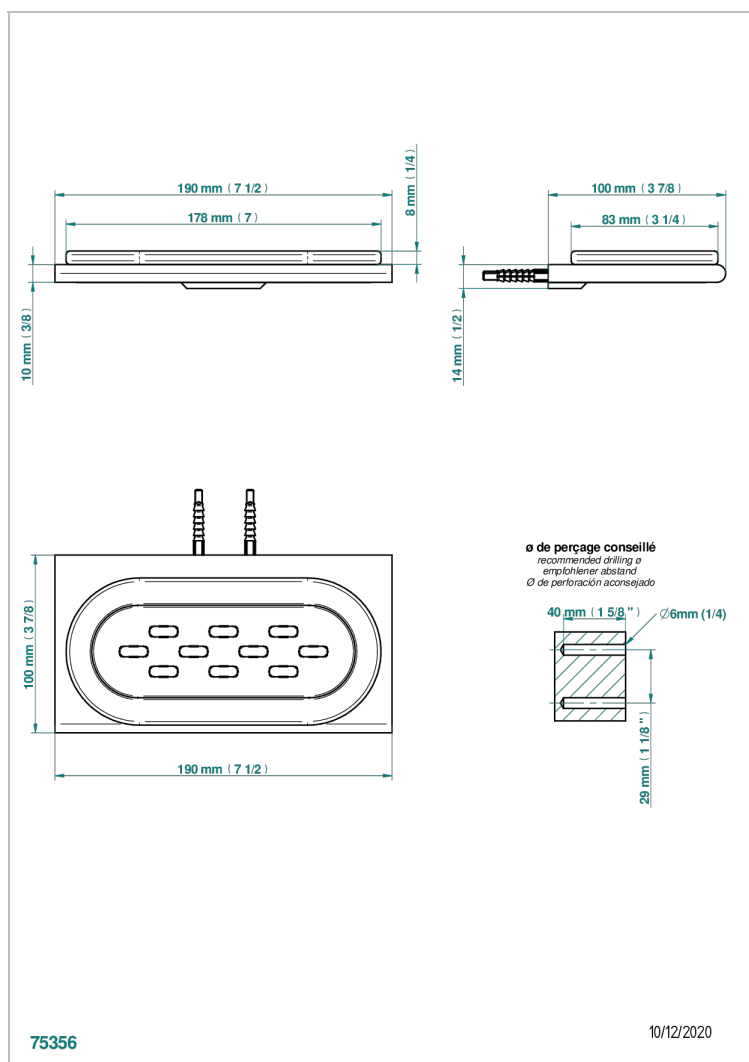

ICON-X WITH LEVER

U7H-500

Wall mounted glass soap dish

THG[®]
PARIS

CHARACTERISTIC

- Icon-x with lever
- Wall mounted glass soap dish

AVAILABLE FINITIONS

Antique nickel - H28
Black ceram - D30
Blush PVD - H62
Brass color PVD - H49
Brown bronze color PVD - F33
Gold color PVD - H52