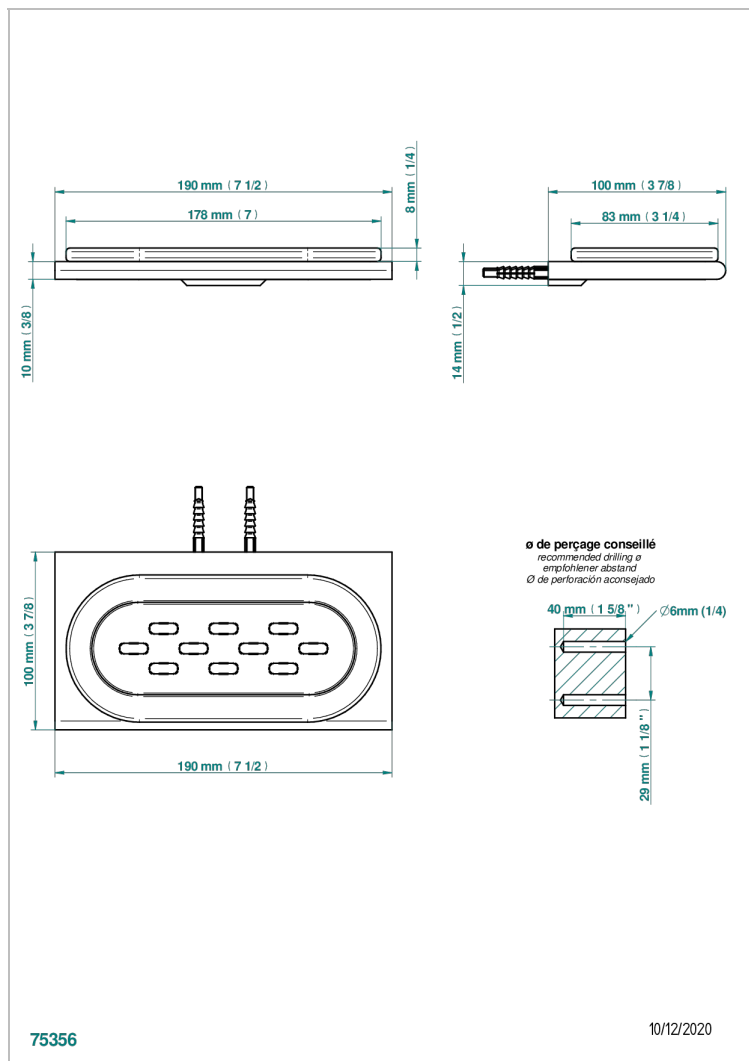

# ICON-X WITH LEVER

U7H-500

壁挂式肥皂架，带玻璃肥皂碟

THG<sup>®</sup>  
PARIS

## 特色

- Icon-X with lever
- 壁挂式肥皂架，带玻璃肥皂碟