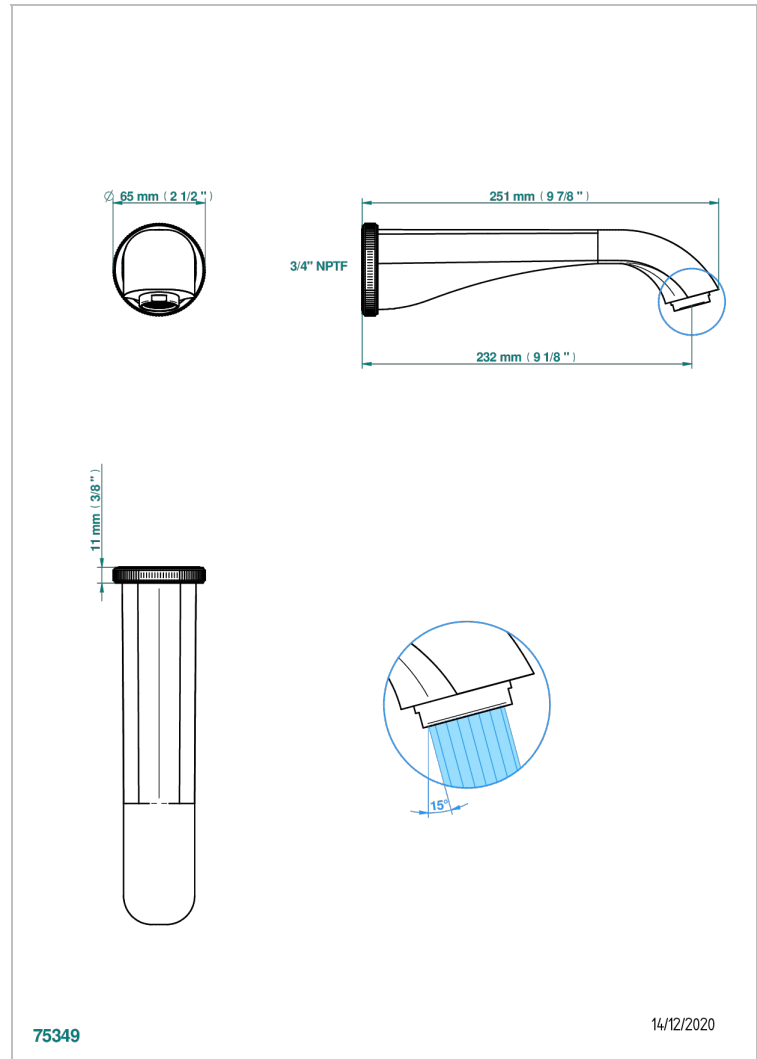

# HIRONDELLES GOLD STAMPED

A4L-22SG/US

Wall mounted tub spout

THG<sup>®</sup>  
PARIS