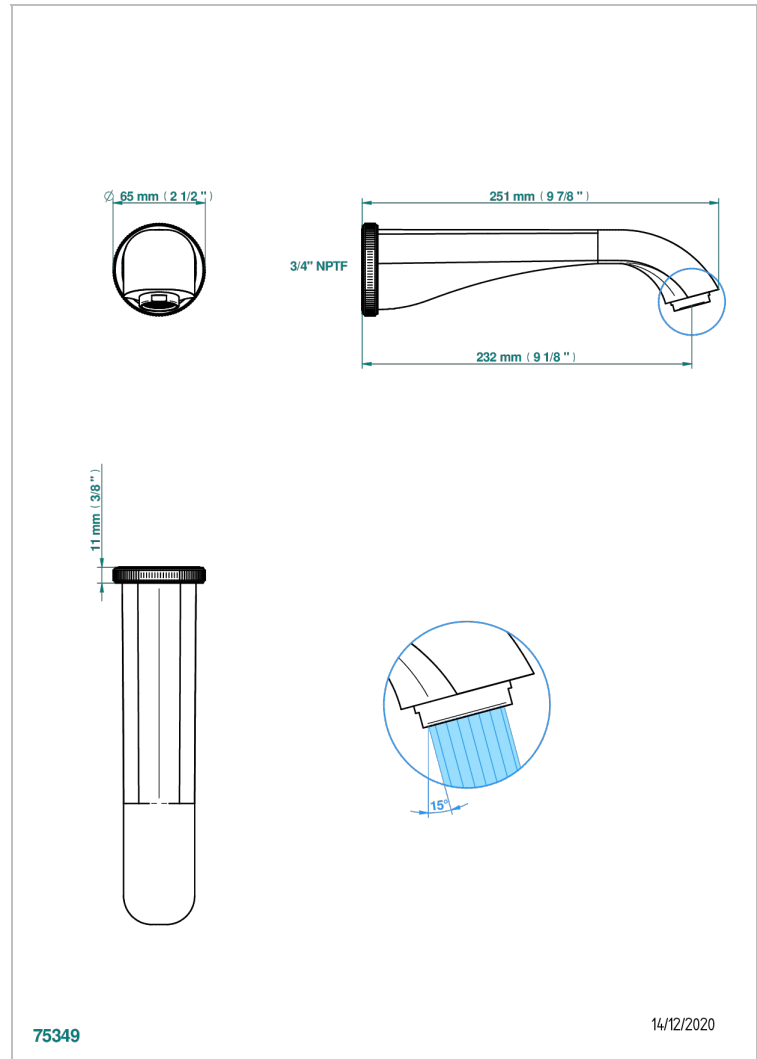

# HIRONDELLES PLATINUM STAMPED

A4K-22SG/US

Wall mounted tub spout

THG<sup>®</sup>  
PARIS