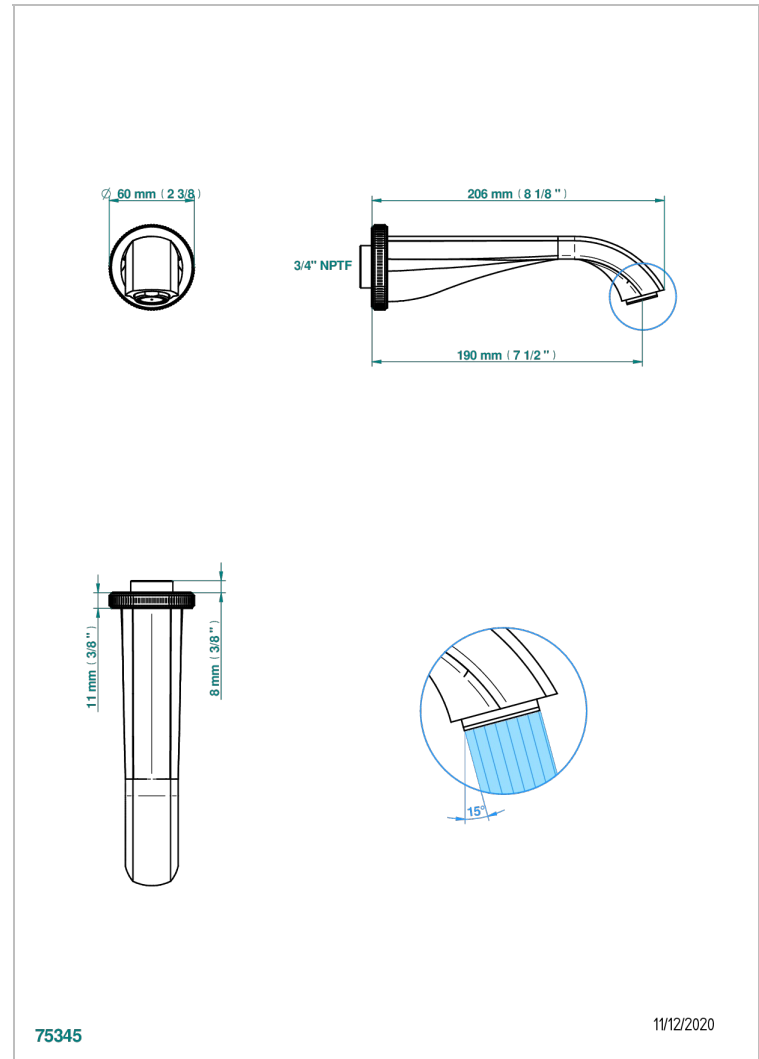

HIRONDELLES GOLD STAMPED

A4L-22G/US

Wall mounted tub spout

THG[®]
PARIS

CHARACTERISTIC

- ASME : ASME A112.18.1-2011/CSA B125.1-11

STANDARDS

AVAILABLE FINITIONS