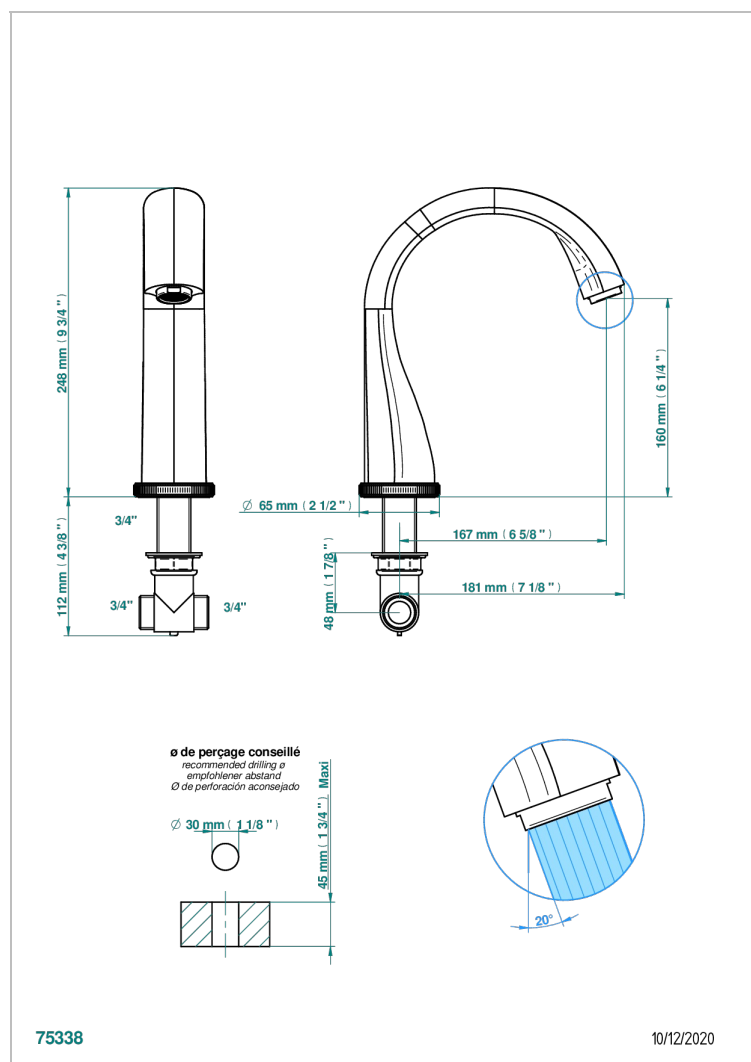

HIRONDELLES GOLD STAMPED

A4L-29SG

Bathtub spout

CHARACTERISTIC

- Hironnelles Gold stamped
- Bathtub spout

AVAILABLE FINITIONS

Black ceram - D30
Blush PVD - H62
Brass color PVD - H49
Brown bronze color PVD - F33
Chrome polished - A02
Copper antique matt, coated - H07