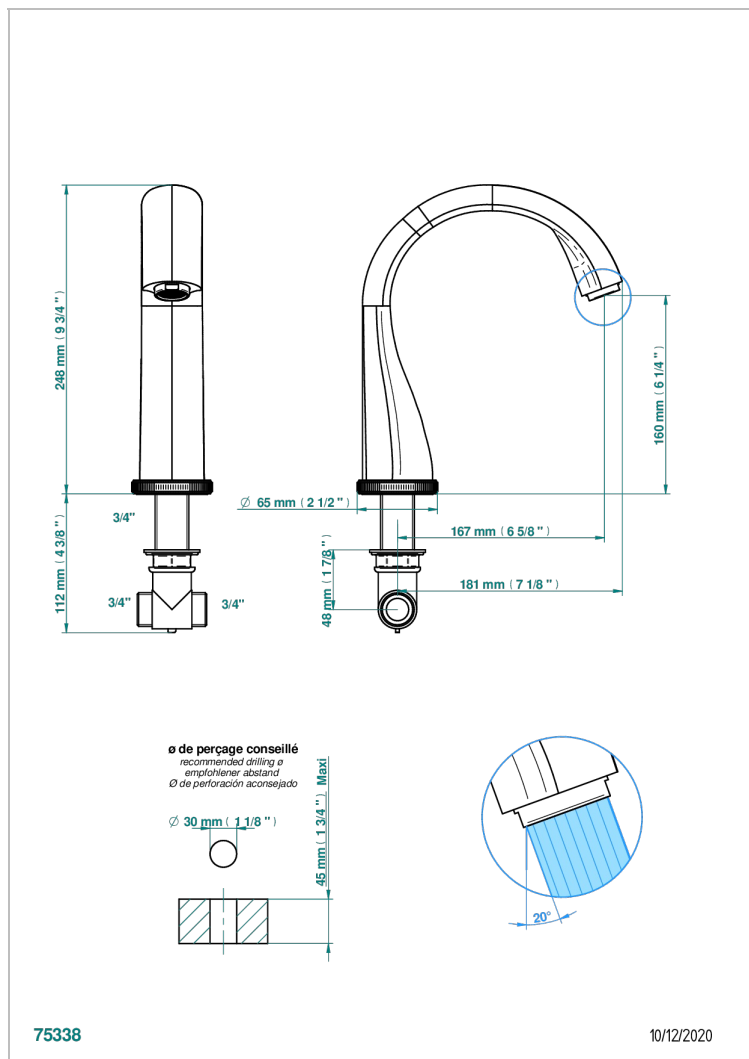

HIRONDELLES PLATINUM STAMPED

A4K-29SG

Bathtub spout

CHARACTERISTIC

- Hironnelles Platinum stamped
- Bathtub spout

AVAILABLE FINITIONS

Black ceram - D30
Blush PVD - H62
Brass color PVD - H49
Brown bronze color PVD - F33
Chrome polished - A02
Copper antique matt, coated - H07