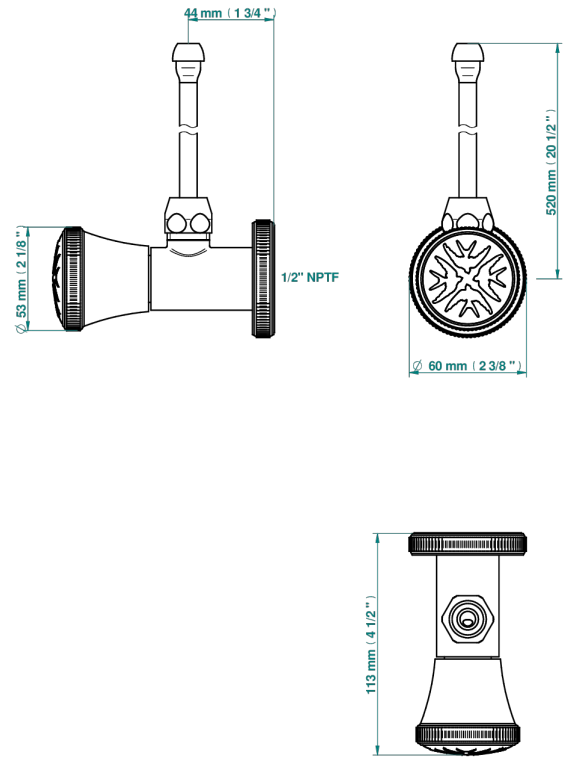

HIRONDELLES

A4J-181/SWC

Angle supply valve with 3/8" adaptor set for toilet

75324

07/12/2020

CHARACTERISTIC

- Hironnelles
- Angle supply valve with 3/8" adaptor set for toilet

AVAILABLE FINITIONS