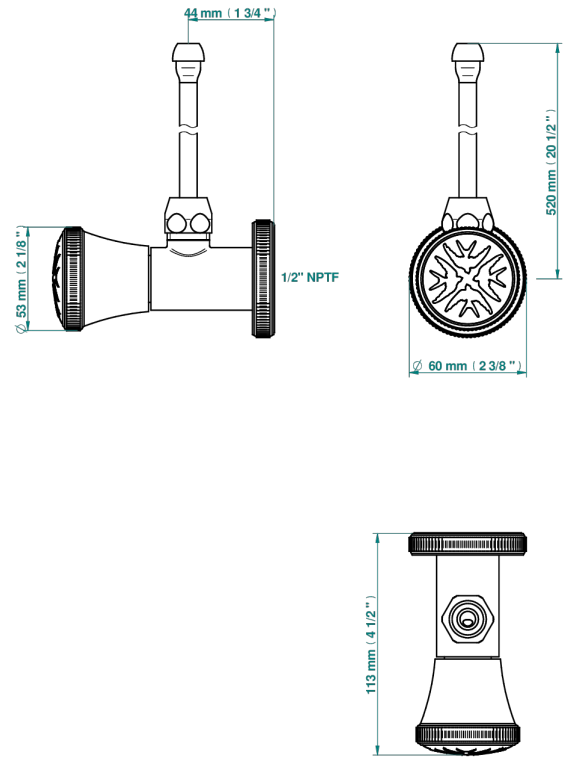

HIRONDELLES

A4J-181/SLA

Angle supply valve with 3/8" adaptor set

75324

07/12/2020

CHARACTERISTIC

- Hironnelles
- Angle supply valve with 3/8" adaptor set

AVAILABLE FINITIONS