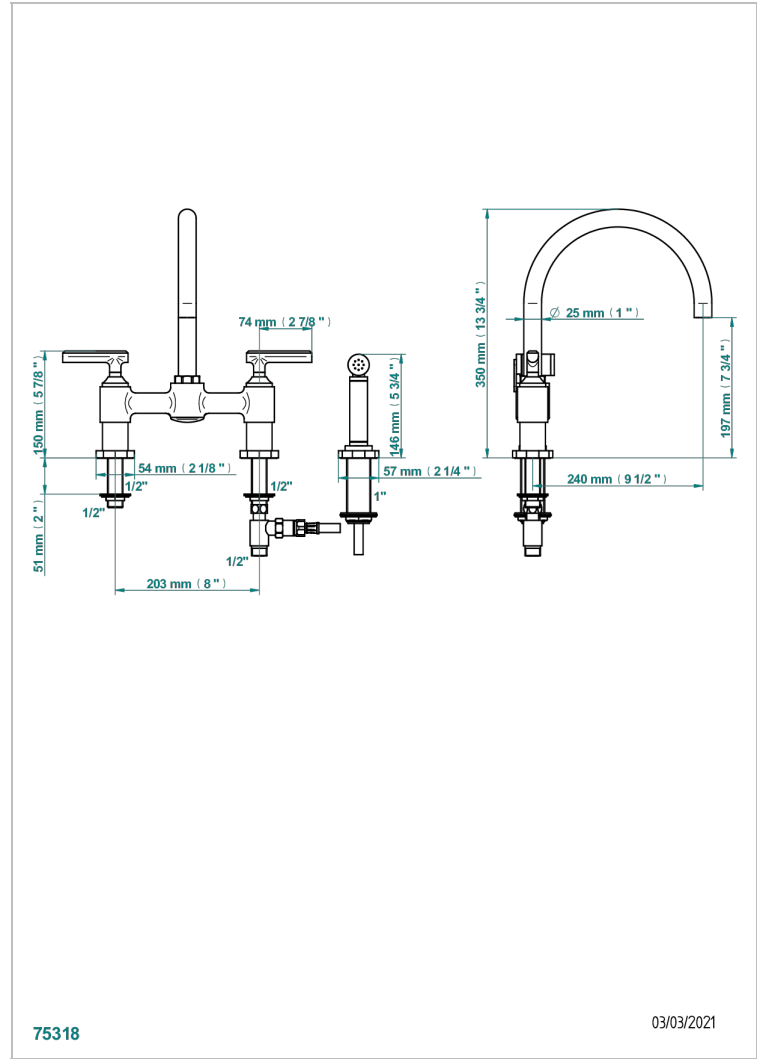

LES ONDES WITH LEVER

G8B-159DM

3-hole sink mixer with swivel spout and side spray

CHARACTERISTIC

- ACS : 22ACCLY430

STANDARDS

AVAILABLE FINITIONS

Antique nickel - H28
Black ceram - D30
Blush PVD - H62
Brass color PVD - H49
Brown bronze color PVD - F33
Gold color PVD - H52