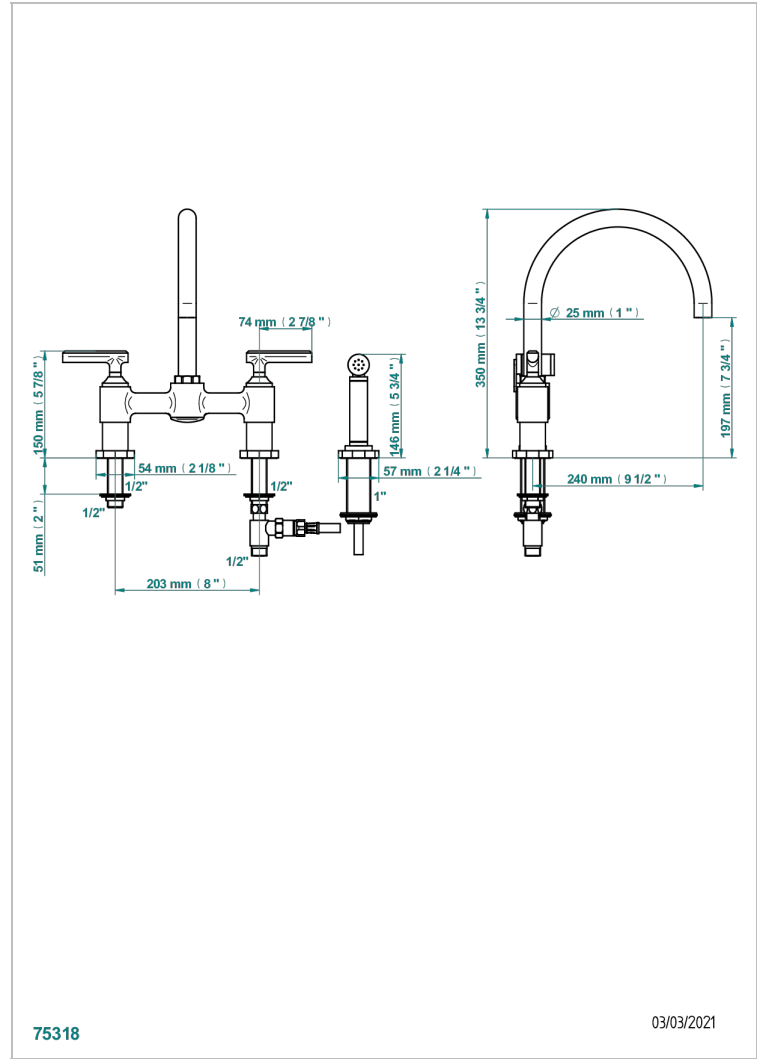

# LES ONDES WITH LEVER

G8B-159DM

3-hole sink mixer with swivel spout and side spray

## CHARACTERISTIC

- ACS : 22ACCLY430