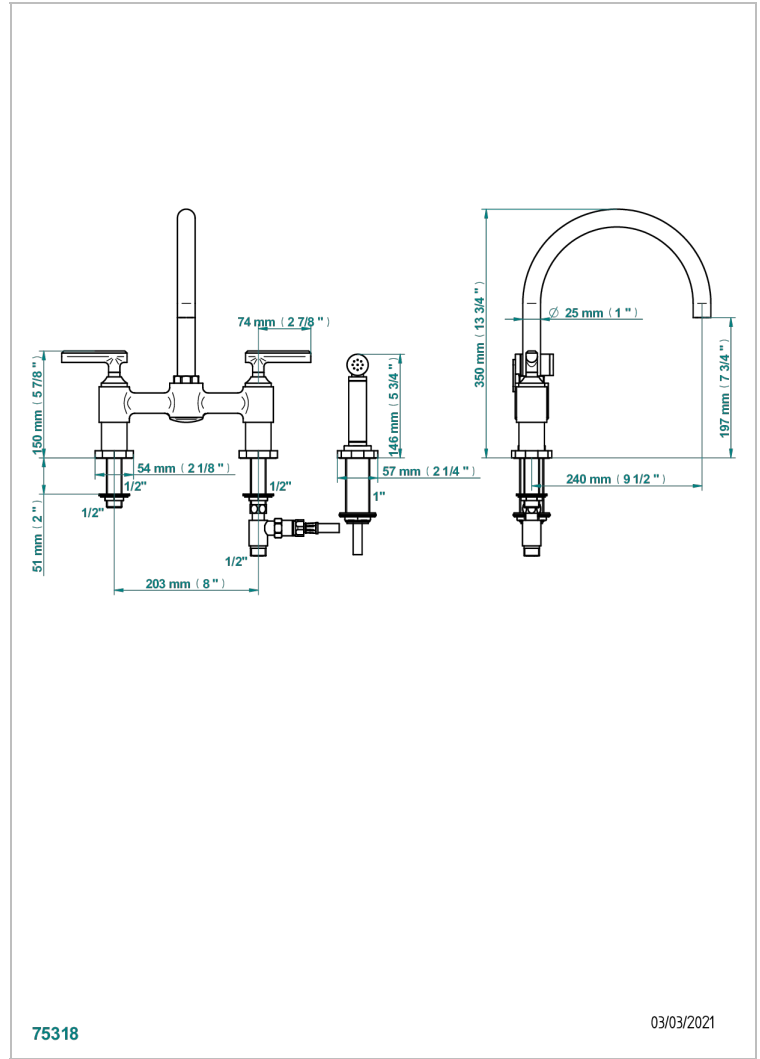

LES ONDES WITH LEVER

G8B-159DM

3-hole sink mixer with swivel spout and side spray

THG[®]
PARIS

75318

03/03/2021

特色

- ACS : 22ACCLY430