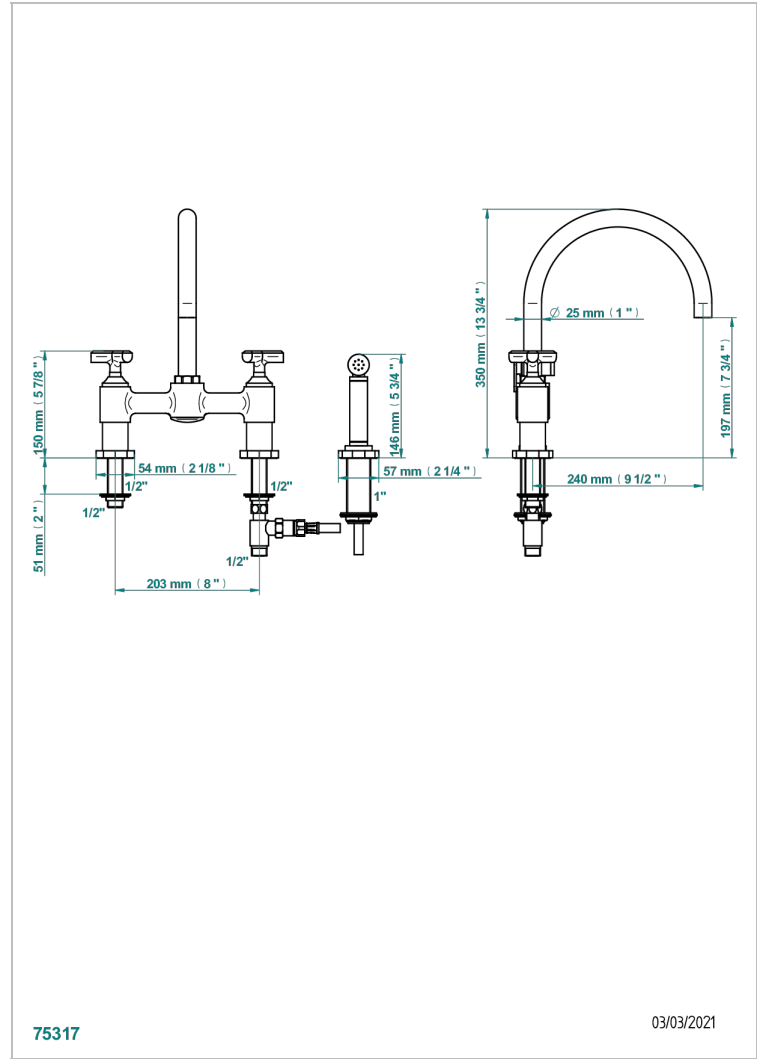

# LES ONDES

G8A-159DM

3-hole sink mixer with swivel spout and side spray

75317

03/03/2021

## CHARACTERISTIC

- ACS : 22ACCLY430