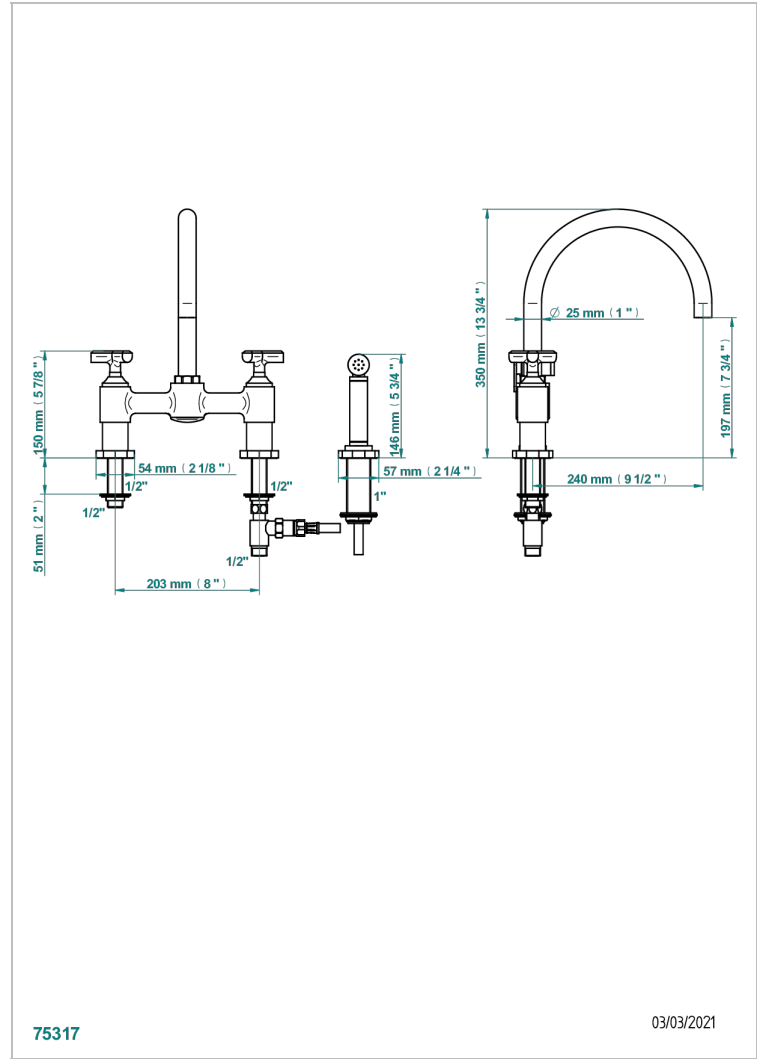

LES ONDES

G8A-159DM

3-hole sink mixer with swivel spout and side spray

CHARACTERISTIC

- ACS : 22ACCLY430

STANDARDS

AVAILABLE FINITIONS

Antique nickel - H28
Black ceram - D30
Blush PVD - H62
Brass color PVD - H49
Brown bronze color PVD - F33
Gold color PVD - H52