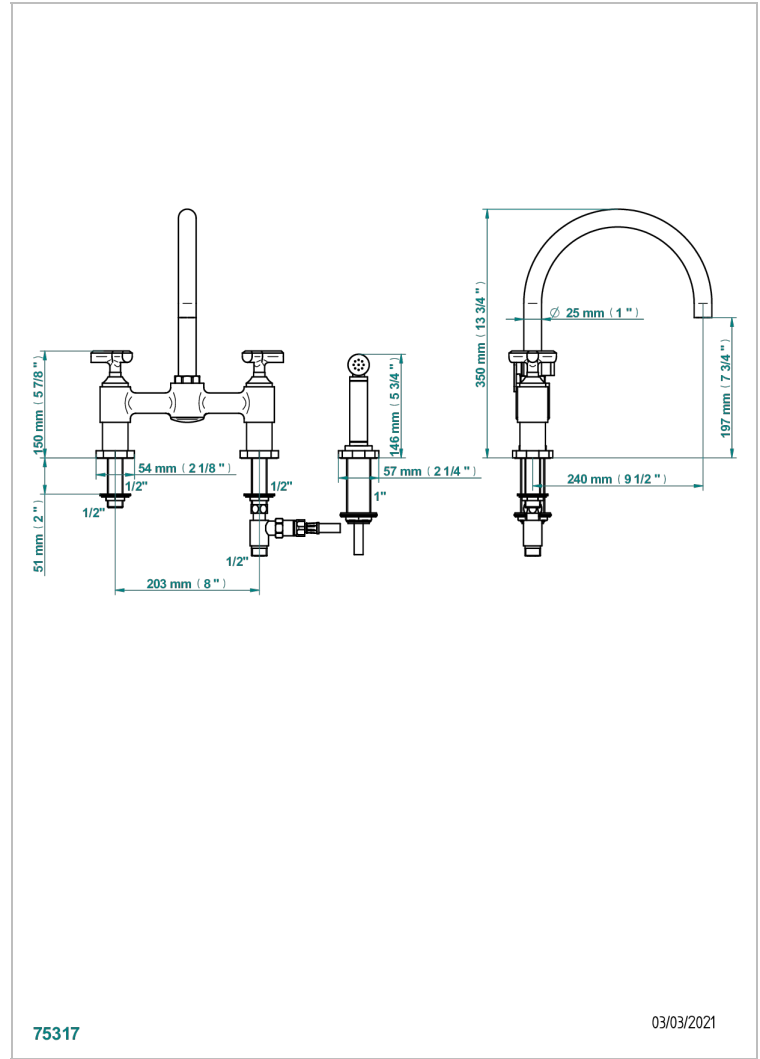

LES ONDES

G8A-159DM

3-hole sink mixer with swivel spout and side spray

CHARACTERISTIC

- ACS : 22ACCLY430

STANDARDS

AVAILABLE FINITIONS

Antique nickel - H28
Black ceram - D30
Blush PVD - H62
Brass color PVD - H49
Brown bronze color PVD - F33
Gold color PVD - H52