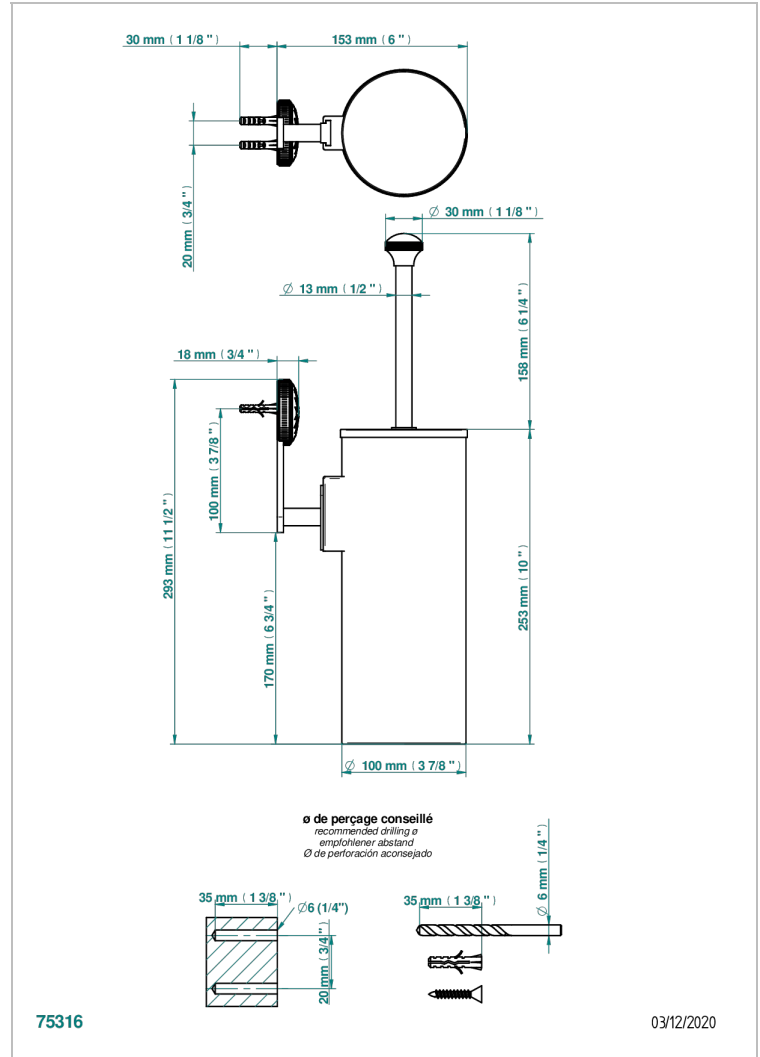

# HIRONDELLES

A4J-4720C

Metal toilet brush holder with brush with cover wall mounted

## CHARACTERISTIC

- Hirondelles
- Metal toilet brush holder with brush with cover wall mounted