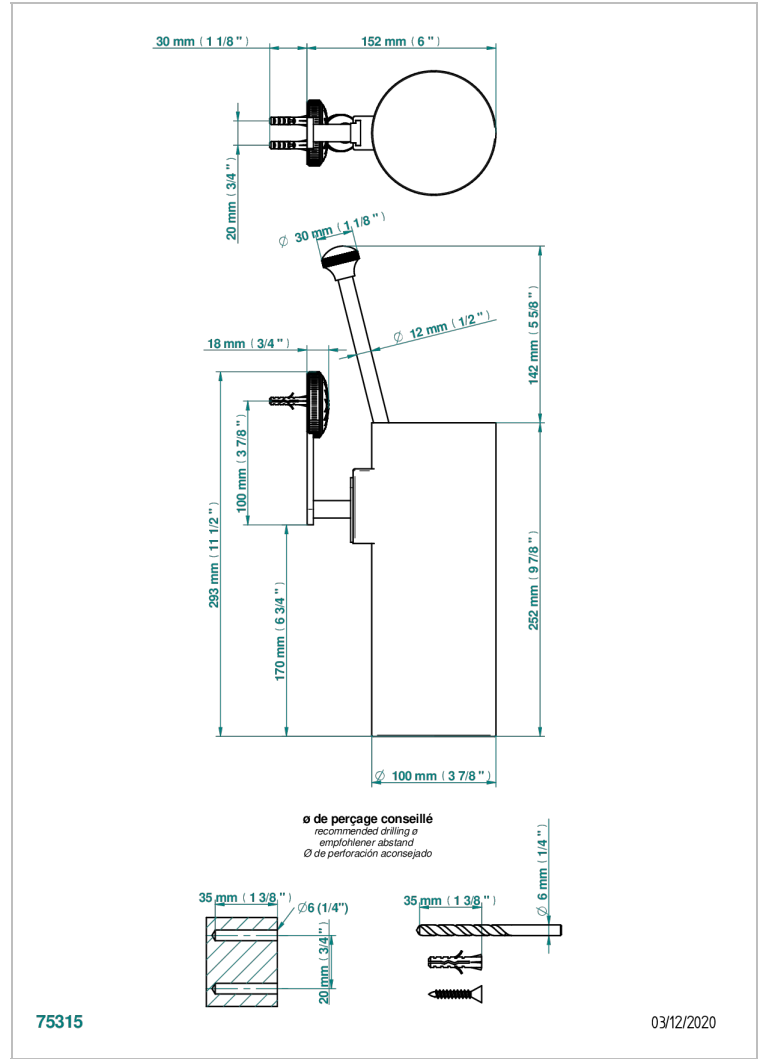

HIRONDELLES

A4J-4720

Wall mounted toilet brush holder

CHARACTERISTIC

- Hironnelles
- Wall mounted toilet brush holder

AVAILABLE FINITIONS

Black ceram - D30
 Blush PVD - H62
 Brass color PVD - H49
 Brown bronze color PVD - F33
 Chrome polished - A02
 Copper antique matt, coated - H07