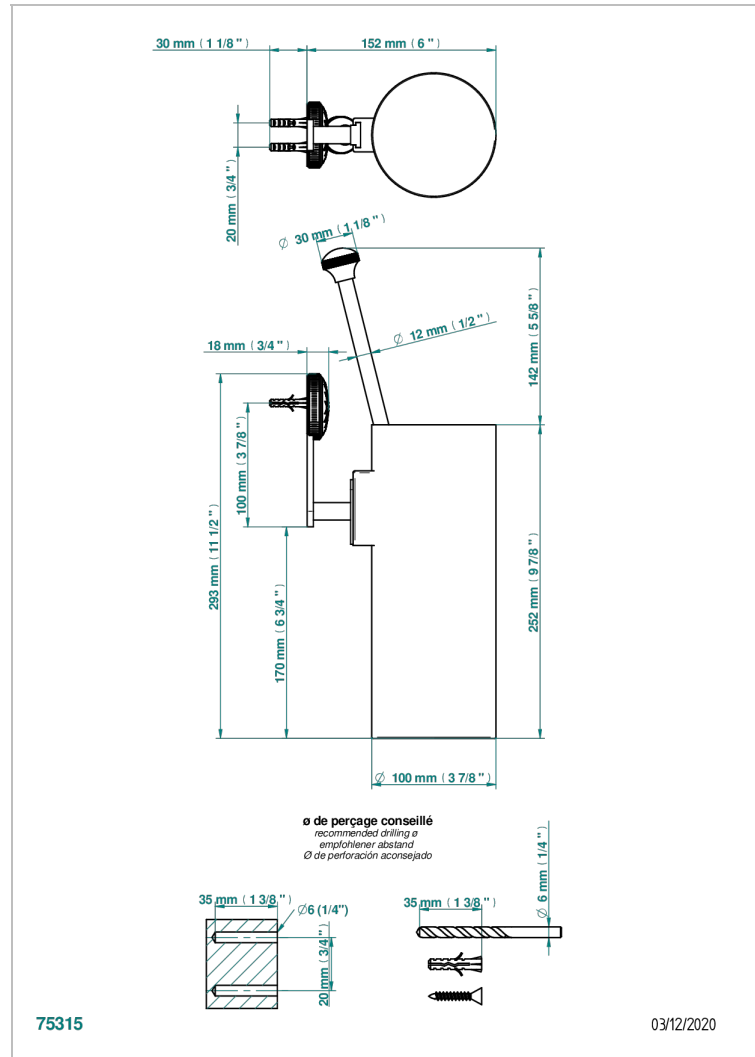

HIRONDELLES

A4J-4720

Wall mounted WC brush and holder, all metal

CHARACTERISTIC

- Hirondelles
- Wall mounted WC brush and holder, all metal

AVAILABLE FINITIONS

Antique nickel - H28
Black ceram - D30
Blush PVD - H62
Brass color PVD - H49
Brown bronze color PVD - F33
Gold color PVD - H52