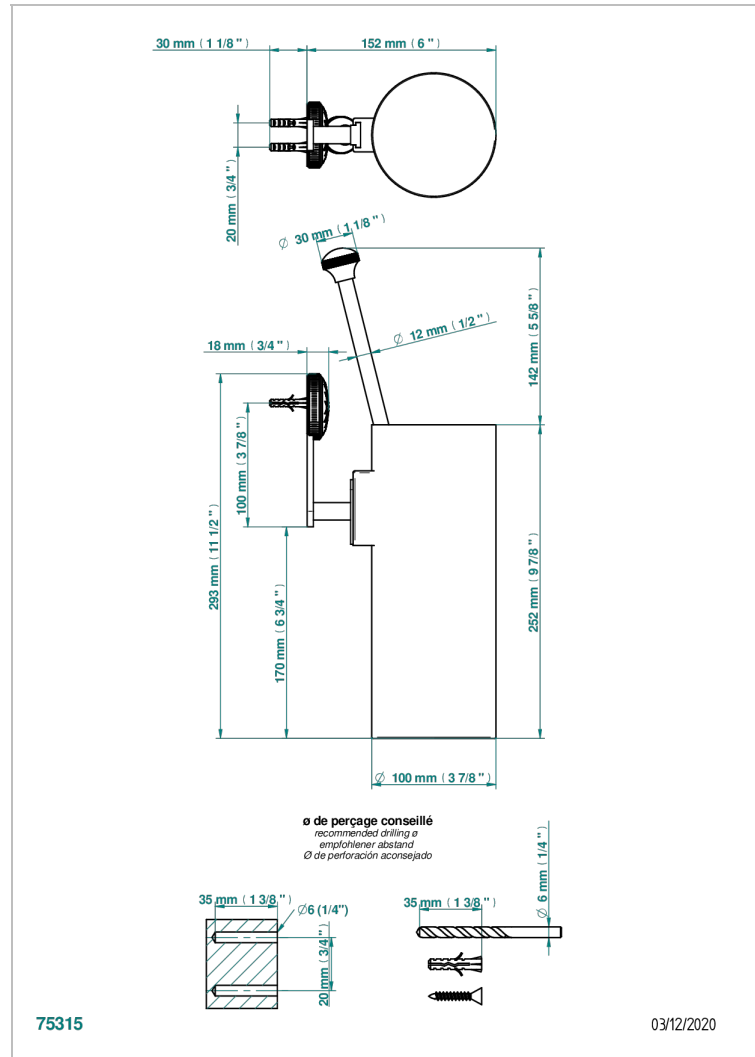

# HIRONDELLES

A4J-4720

Wall mounted WC brush and holder, all metal

## CHARACTERISTIC

- Hirondelles
- Wall mounted WC brush and holder, all metal