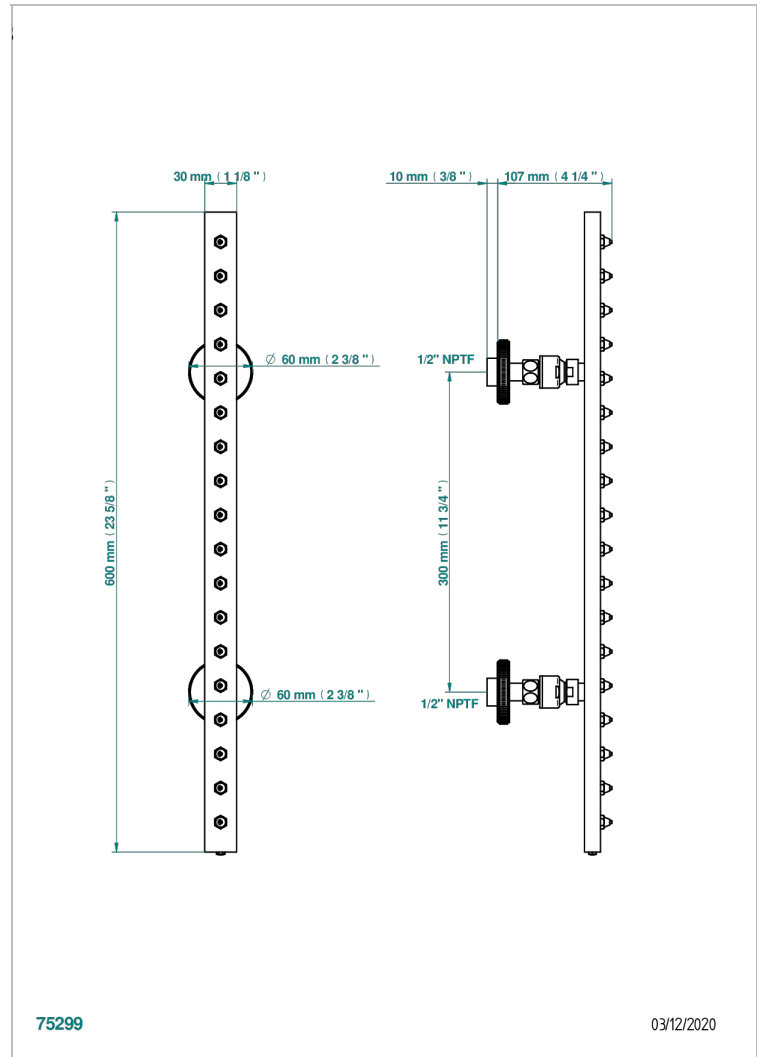

HIRONDELLES GOLD STAMPED

A4L-900/US

Rain-bar, rectangular with 18 picots, 23 1/2" long - with easyclean system

THG[®]
PARIS

CHARACTERISTIC

- Hironnelles Gold stamped
- Rain-bar, rectangular with 18 picots, 23 1/2" long - with easyclean system

TECHNICAL SPECS

- Recommandé : 3 bars (max. 5 bars) - Advised : 43,5 psi (max. 72 psi)
- 8 l/min à 3 bars (2.12 gpm at 43.5 psi)

AVAILABLE FINITIONS

Black ceram - D30
Blush PVD - H62
Brass color PVD - H49
Brown bronze color PVD - F33
Chrome polished - A02
Copper antique matt, coated - H07