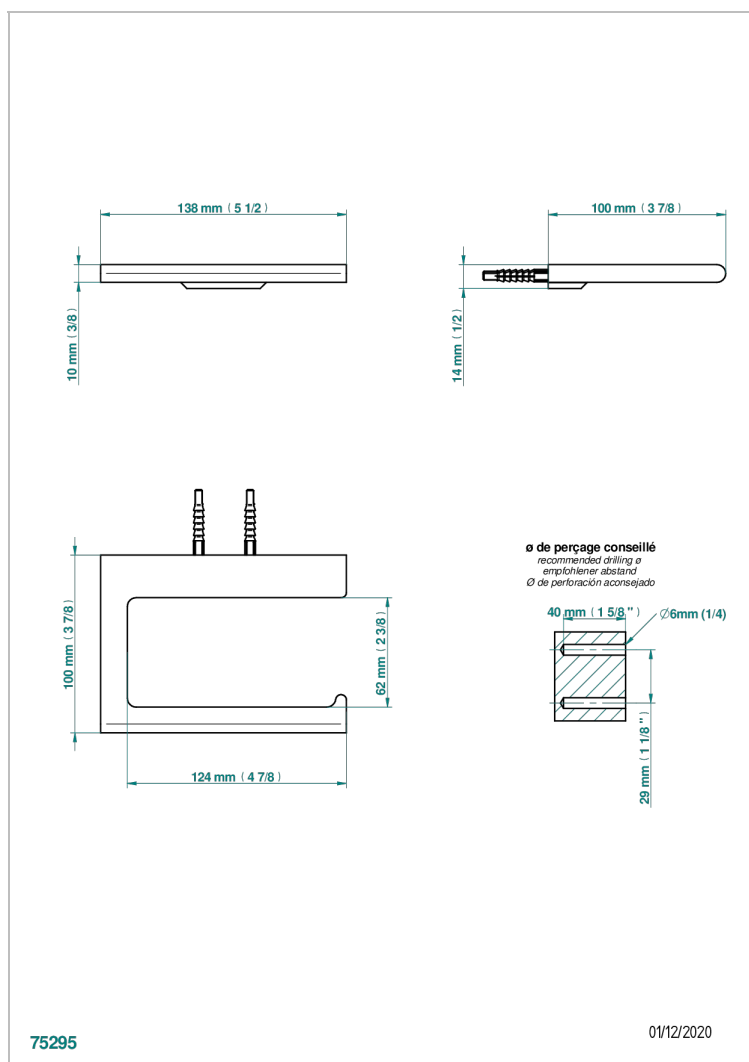

ICON-X CARBON GOLD WITH LEVER

U7T-542

Wall mounted WC reserve paper holder

THG[®]
PARIS

CHARACTERISTIC

- Icon-x carbon gold with lever
- Wall mounted WC reserve paper holder

AVAILABLE FINITIONS

Antique nickel - H28
Black ceram - D30
Blush PVD - H62
Brass color PVD - H49
Brown bronze color PVD - F33
Gold color PVD - H52