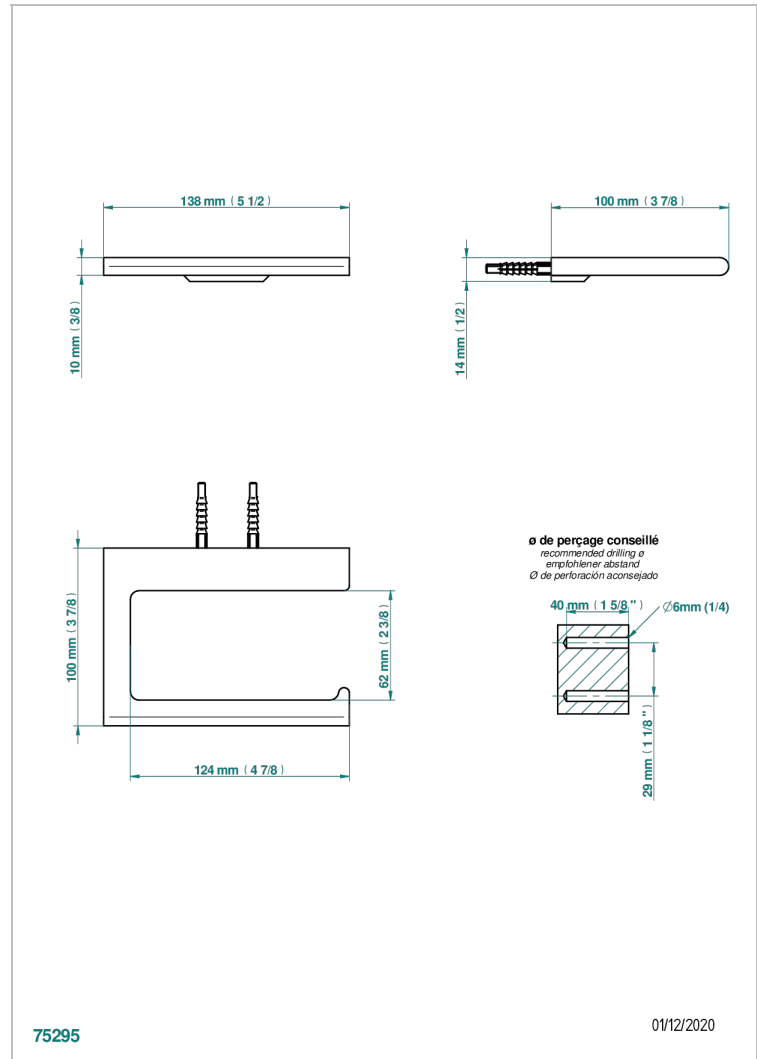

ICON-X CARBON GOLD

U7S-542

Reserve toilet paper holder

THG[®]
PARIS

CHARACTERISTIC

- Icon-x carbon gold
- Reserve toilet paper holder

AVAILABLE FINITIONS

Black ceram - D30
Blush PVD - H62
Brass color PVD - H49
Brown bronze color PVD - F33
Chrome polished - A02
Gold color PVD - H52