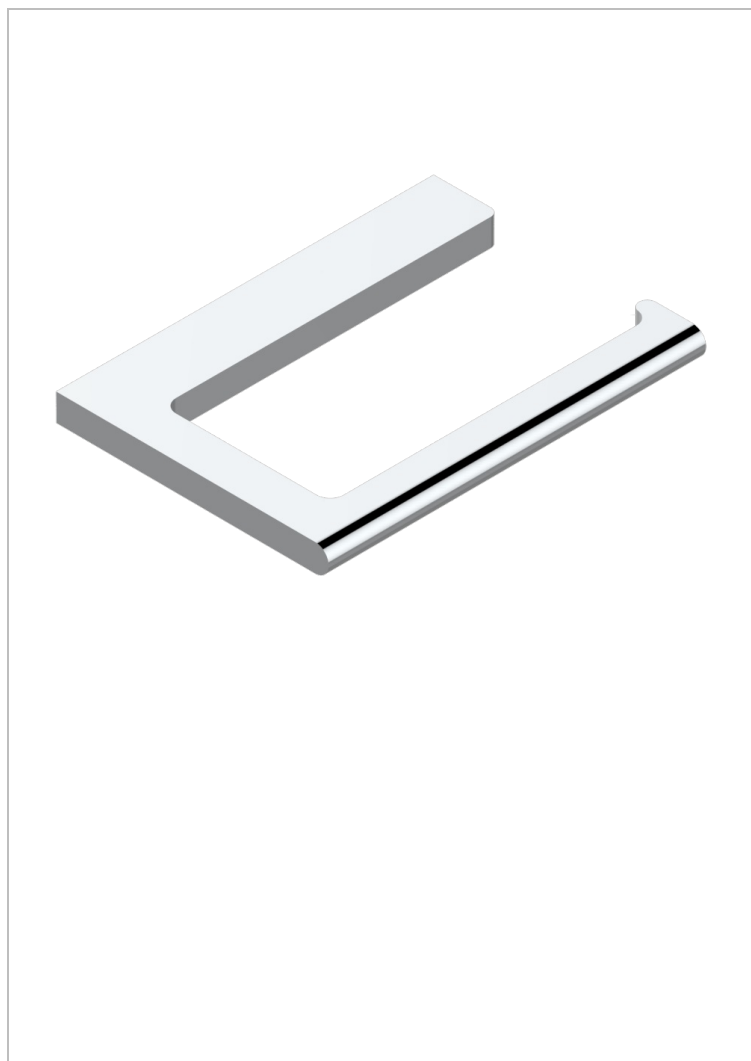

ICON-X - TITANIUM WITH LEVER HANDLES

U7M-542

Reserve toilet paper holder

THG[®]
PARIS

CHARACTERISTIC

- Icon-x - titanium with lever handles
- Reserve toilet paper holder

AVAILABLE FINITIONS

Black ceram - D30
Blush PVD - H62
Brass color PVD - H49
Brown bronze color PVD - F33
Chrome polished - A02
Gold color PVD - H52

Gold mat - F07
Gold polished - F01
Graphite PVD - H64
Matt Umber PVD - H67
Matt blush PVD - H60
Matt brass color PVD - H50

Matt brown bronze color PVD - F34
Matt chrome (American satin) - C02
Matt gold color PVD - H53
Matt graphite PVD - H65
Matt nickel (American satin) - C01
Matt nickel color PVD - H56

Nickel antique / Sovereign - H28
Nickel color PVD - H55
Nickel polished - B01
Soft gold - F30
Soft matt gold - F31
Umber PVD - H66