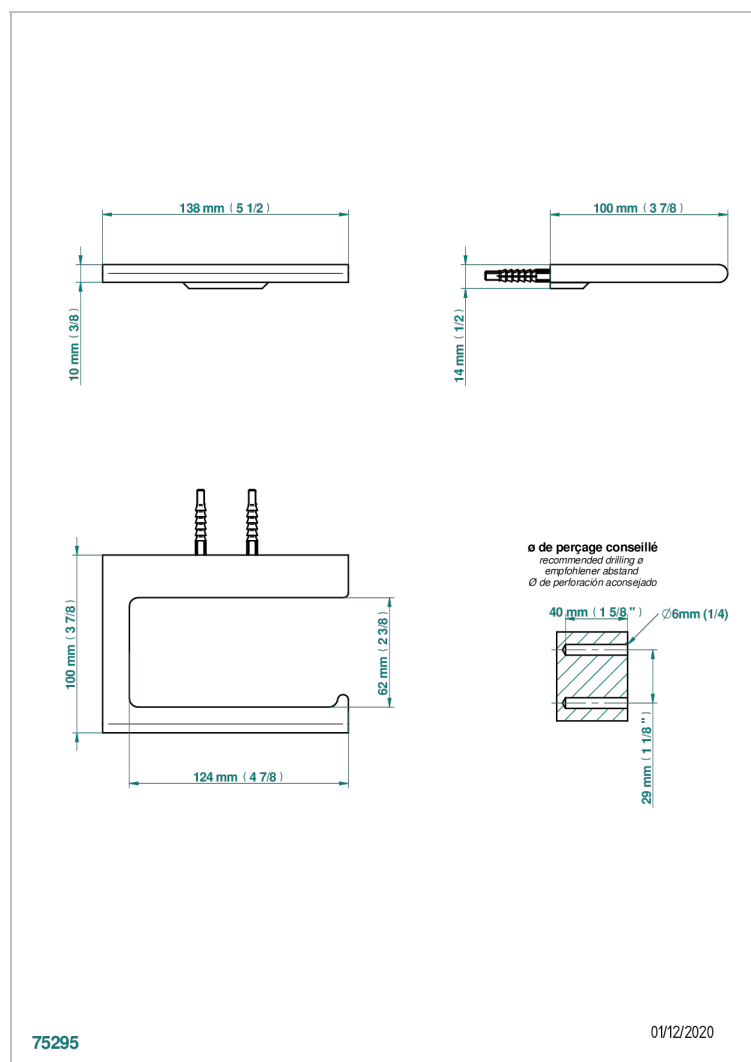

ICON-X - TITANIUM WITH LEVER HANDLES

U7M-542

Reserve toilet paper holder

THG[®]
PARIS

CHARACTERISTIC

- Icon-x - titanium with lever handles
- Reserve toilet paper holder

AVAILABLE FINITIONS

Black ceram - D30
Blush PVD - H62
Brass color PVD - H49
Brown bronze color PVD - F33
Chrome polished - A02
Gold color PVD - H52