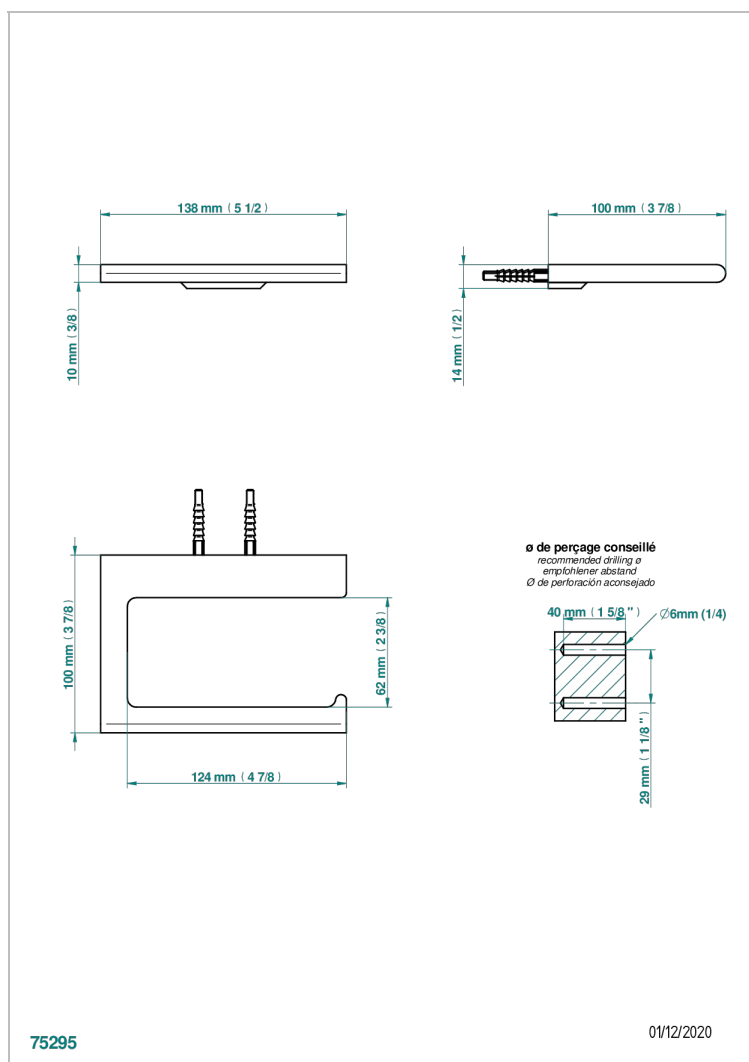

ICON-X TITANIUM WITH LEVER

U7M-542

Wall mounted WC reserve paper holder

THG[®]
PARIS

CHARACTERISTIC

- Icon-x titanium with lever
- Wall mounted WC reserve paper holder

AVAILABLE FINITIONS

Antique nickel - H28
Black ceram - D30
Blush PVD - H62
Brass color PVD - H49
Brown bronze color PVD - F33
Gold color PVD - H52