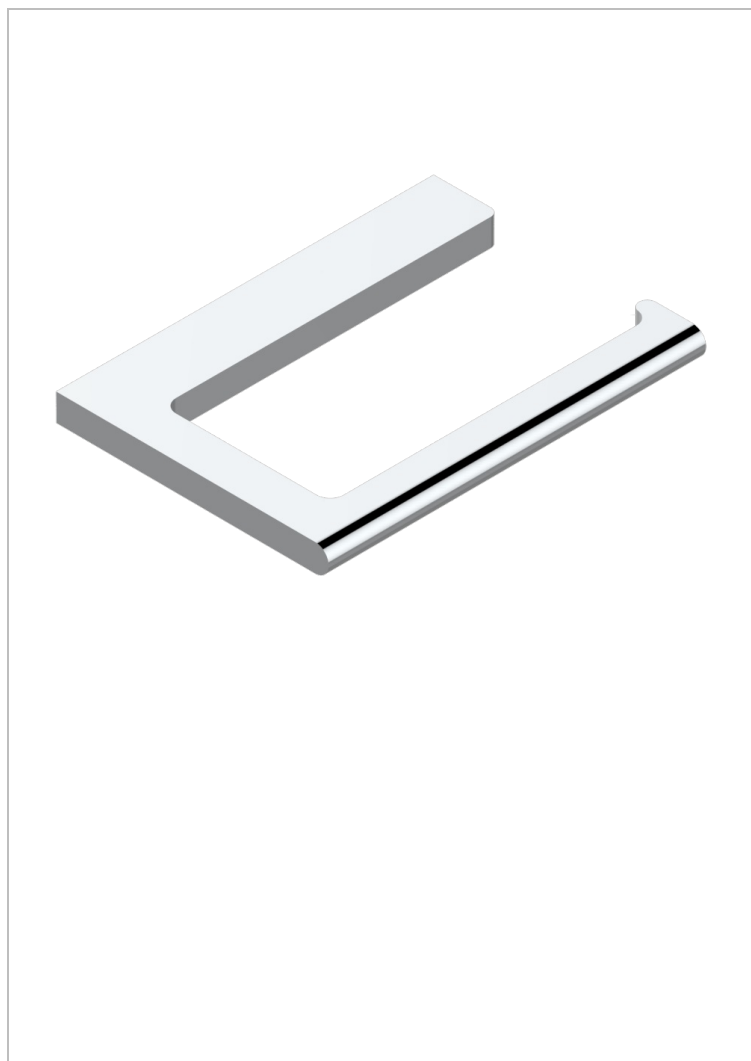

ICON-X TITANIUM WITH LEVER

U7M-542

Wall mounted WC reserve paper holder

THG[®]
PARIS

CHARACTERISTIC

- Icon-x titanium with lever
- Wall mounted WC reserve paper holder

AVAILABLE FINITIONS

Antique nickel - H28
Black ceram - D30
Blush PVD - H62
Brass color PVD - H49
Brown bronze color PVD - F33
Gold color PVD - H52