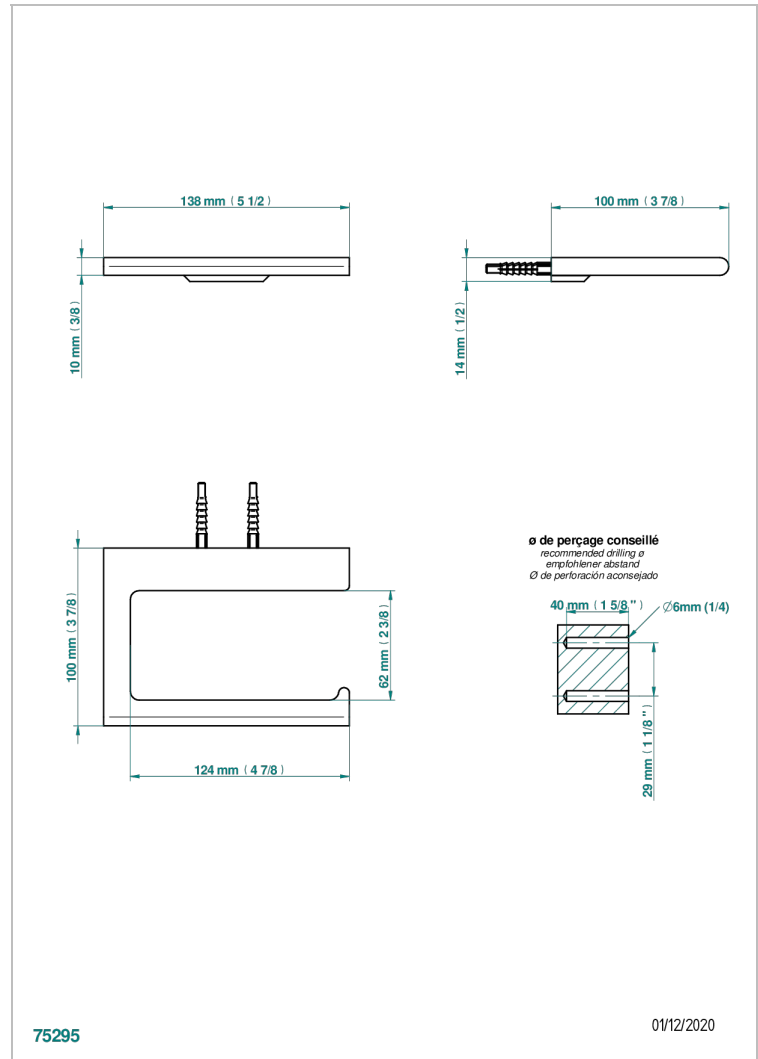

ICON-X TITANIUM

U7L-542

Reserve toilet paper holder

THG[®]
PARIS

CHARACTERISTIC

- Icon-x titanium
- Reserve toilet paper holder

AVAILABLE FINITIONS

Black ceram - D30
Blush PVD - H62
Brass color PVD - H49
Brown bronze color PVD - F33
Chrome polished - A02
Gold color PVD - H52